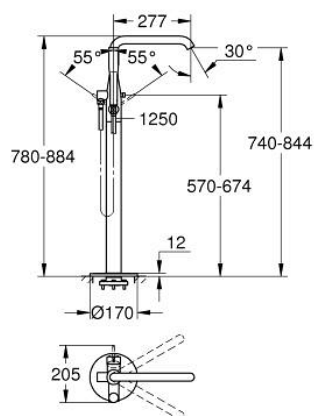

## 23 491 AL1 ESSENCE SINGLE-LEVER BATH MIXER 1/2" FLOOR MOUNTED

### PRODUCT DESCRIPTION

- Colour: brushed hard graphite
- for use with rough-in set 45 984
- without rough-in set (sold separately)
- GROHE SilkMove 35 mm ceramic cartridge
- with temperature limiter
- GROHE LongLife finish
- automatic diverter: bath/shower
- swivel spout with mousseur and stop limiter
- projection 277 mm
- integrated non-return valve in the shower outlet 1/2"
- with shower holder
- metal stick hand shower
- Silverflex shower hose 1250 mm 1/2" x 1/2" (28 362)
- protected against backflow
- min. recommended pressure 1.0 bar

### SPARE PARTS, julij 2016 – now

- 1: Lever (Spare part-nr. 46916AL0)
- 2: Cartridge (Spare part-nr. 46374000)
- 3: Mousseur (Spare part-nr. 13926000)
- 4: Sealing washer (Spare part-nr. 0128500M)
- 5: Dirt strainer (Spare part-nr. 0700200M)
- 6: Diverter knob (Spare part-nr. 64989AL0)
- 7: Diverter (Spare part-nr. 65655AL0)
- 8: Non-return valve (Spare part-nr. 08565000)