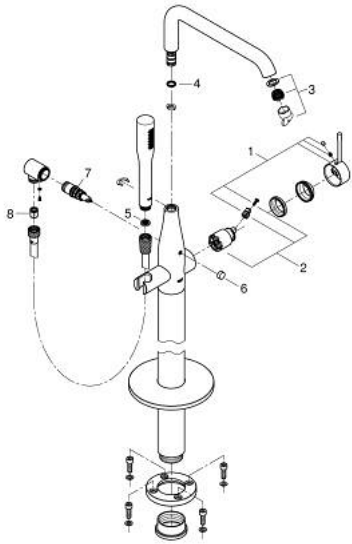

## 23 491 AL1 ESSENCE SINGLE-LEVER BATH MIXER 1/2" FLOOR MOUNTED

### PRODUCT DESCRIPTION

- Colour: brushed hard graphite
- for use with rough-in set 45 984
- without rough-in set (sold separately)
- GROHE SilkMove 35 mm ceramic cartridge
- with temperature limiter
- GROHE LongLife finish
- automatic diverter: bath/shower
- swivel spout with mousseur and stop limiter
- projection 277 mm
- integrated non-return valve in the shower outlet 1/2"
- with shower holder
- metal stick hand shower
- Silverflex shower hose 1250 mm 1/2" x 1/2" (28 362)
- protected against backflow
- min. recommended pressure 1.0 bar

### SPARE PARTS, julij 2016 – now

- 1: Lever (Spare part-nr. 46916AL0)
- 2: Cartridge (Spare part-nr. 46374000)
- 3: Mousseur (Spare part-nr. 13926000)
- 4: Sealing washer (Spare part-nr. 0128500M)
- 5: Dirt strainer (Spare part-nr. 0700200M)
- 6: Diverter knob (Spare part-nr. 64989AL0)
- 7: Diverter (Spare part-nr. 65655AL0)
- 8: Non-return valve (Spare part-nr. 08565000)