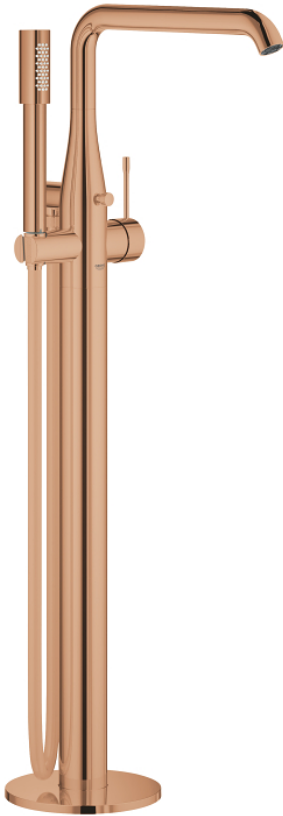

23 491 DA1 ESSENCE SINGLE-LEVER BATH MIXER 1/2" FLOOR MOUNTED

PRODUCT DESCRIPTION

- Colour: warm sunset
- for use with rough-in set 45 984
- without rough-in set (sold separately)
- GROHE SilkMove 35 mm ceramic cartridge
- with temperature limiter
- GROHE LongLife finish
- automatic diverter: bath/shower
- swivel spout with mousseur and stop limiter
- projection 277 mm
- integrated non-return valve in the shower outlet 1/2"
- with shower holder
- metal stick hand shower
- Silverflex shower hose 1250 mm 1/2" x 1/2" (28 362)
- protected against backflow
- min. recommended pressure 1.0 bar