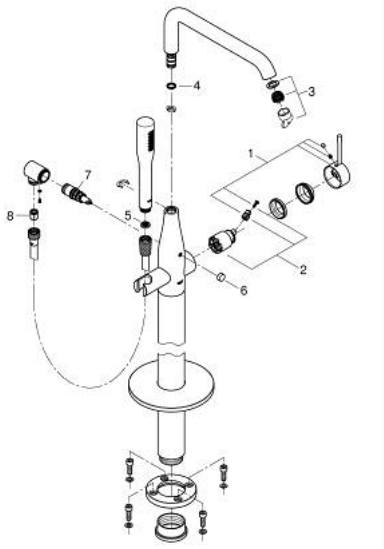

23 491 DC1 ESSENCE SINGLE-LEVER BATH MIXER 1/2" FLOOR MOUNTED

PRODUCT DESCRIPTION

- Colour: supersteel
- for use with rough-in set 45 984
- without rough-in set (sold separately)
- GROHE SilkMove 35 mm ceramic cartridge
- with temperature limiter
- GROHE LongLife finish
- automatic diverter: bath/shower
- swivel spout with mousseur and stop limiter
- projection 277 mm
- integrated non-return valve in the shower outlet 1/2"
- with shower holder
- metal stick hand shower
- Silverflex shower hose 1250 mm 1/2" x 1/2" (28 362)
- protected against backflow
- min. recommended pressure 1.0 bar

23 491 DC1 ESSENCE SINGLE-LEVER BATH MIXER 1/2" FLOOR MOUNTED

SPARE PARTS, januar 2016 – now

- 1: Lever (Spare part-nr. 46916DC0)
- 2: Cartridge (Spare part-nr. 46374000)
- 3: Mousseur (Spare part-nr. 13926000)
- 4: Sealing washer (Spare part-nr. 0128500M)
- 5: Dirt strainer (Spare part-nr. 0700200M)
- 6: Diverter knob (Spare part-nr. 64989DC0)
- 7: Diverter (Spare part-nr. 65655DC0)
- 8: Non-return valve (Spare part-nr. 08565000)