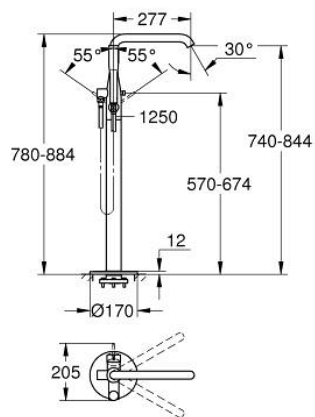

23 491 DC1 ESSENCE SINGLE-LEVER BATH MIXER 1/2" FLOOR MOUNTED

PRODUCT DESCRIPTION

- Colour: supersteel
- for use with rough-in set 45 984
- without rough-in set (sold separately)
- GROHE SilkMove 35 mm ceramic cartridge
- with temperature limiter
- GROHE LongLife finish
- automatic diverter: bath/shower
- swivel spout with mousseur and stop limiter
- projection 277 mm
- integrated non-return valve in the shower outlet 1/2"
- with shower holder
- metal stick hand shower
- Silverflex shower hose 1250 mm 1/2" x 1/2" (28 362)
- protected against backflow
- min. recommended pressure 1.0 bar

23 491 DC1 ESSENCE SINGLE-LEVER BATH MIXER 1/2" FLOOR MOUNTED

SPARE PARTS, januar 2016 – now

- 1: Lever (Spare part-nr. 46916DC0)
- 2: Cartridge (Spare part-nr. 46374000)
- 3: Mousseur (Spare part-nr. 13926000)
- 4: Sealing washer (Spare part-nr. 0128500M)
- 5: Dirt strainer (Spare part-nr. 0700200M)
- 6: Diverter knob (Spare part-nr. 64989DC0)
- 7: Diverter (Spare part-nr. 65655DC0)
- 8: Non-return valve (Spare part-nr. 08565000)