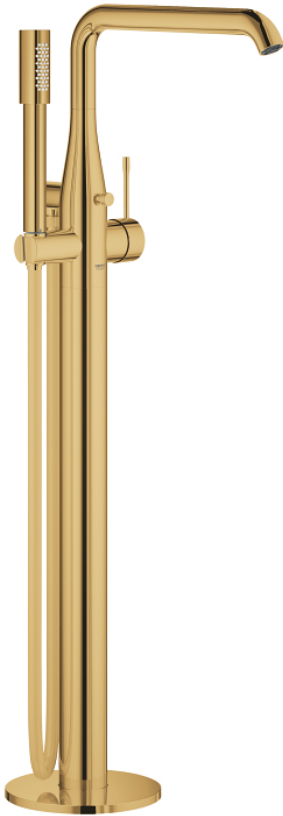

23 491 GL1 ESSENCE SINGLE-LEVER BATH MIXER 1/2" FLOOR MOUNTED

PRODUCT DESCRIPTION

- Colour: cool sunrise
- for use with rough-in set 45 984
- without rough-in set (sold separately)
- GROHE SilkMove 35 mm ceramic cartridge
- with temperature limiter
- GROHE LongLife finish
- automatic diverter: bath/shower
- swivel spout with mousseur and stop limiter
- projection 277 mm
- integrated non-return valve in the shower outlet 1/2"
- with shower holder
- metal stick hand shower
- Silverflex shower hose 1250 mm 1/2" x 1/2" (28 362)
- protected against backflow
- min. recommended pressure 1.0 bar