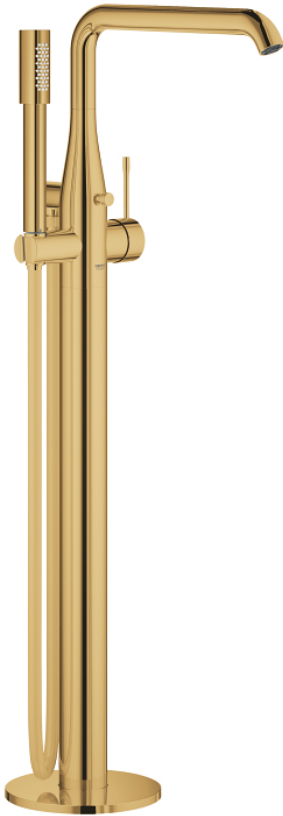

## 23 491 GL1 ESSENCE SINGLE-LEVER BATH MIXER 1/2" FLOOR MOUNTED

### PRODUCT DESCRIPTION

- Colour: cool sunrise
- for use with rough-in set 45 984
- without rough-in set (sold separately)
- GROHE SilkMove 35 mm ceramic cartridge
- with temperature limiter
- GROHE LongLife finish
- automatic diverter: bath/shower
- swivel spout with mousseur and stop limiter
- projection 277 mm
- integrated non-return valve in the shower outlet 1/2"
- with shower holder
- metal stick hand shower
- Silverflex shower hose 1250 mm 1/2" x 1/2" (28 362)
- protected against backflow
- min. recommended pressure 1.0 bar