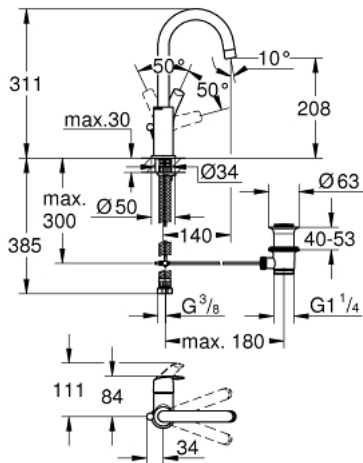

23 537 002 **EUROSMART SINGLE-LEVER BASIN MIXER 1/2"**
L-SIZE

PRODUCT DESCRIPTION

- Colour: chrome
- single hole installation
- metal lever
- GROHE SilkMove 28 mm ceramic cartridge
- with temperature limiter
- GROHE LongLife finish
- GROHE EcoJoy - Less water, perfect flow
- maximum flow rate (at 3 bar): 5 l/min
- GROHE FastFixation rapid installation system
- swivel tubular spout, swivel area 360°
- pop-up waste set 1 1/4"
- flexible connection hoses

23 537 002 **EUROSMART SINGLE-LEVER BASIN MIXER 1/2"**
L-SIZE

SPARE PARTS, januar 2019 – now

- 1: Lever (Spare part-nr. 46900000)
 - 2: Fitting ring (Spare part-nr. 46715000)
 - 3: Cartridge (Spare part-nr. 46580000)
 - 4: Tubular spout (Spare part-nr. 13368000)
 - 4.1: Safety ring (Spare part-nr. 4825700M)
 - 4.2: Mousseur (Spare part-nr. 13967000)
 - 5: Pop-up rod (Spare part-nr. 06329000)
 - 6: Shank mounting kit (Spare part-nr. 46249000)
 - 7: Waste set 1 1/4" (Spare part-nr. 28910000)
 - 7.1: Plug (Spare part-nr. 07182000)
 - 7.2: Eccentric rod (Spare part-nr. 07052000)
 - 8: Mounting wrench (Spare part-nr. 19017000)*
 - 9: Eccentric rod (Spare part-nr. 07341000)*
- * Optional accessories