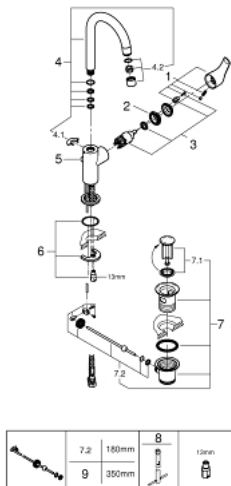

23 537 002 **EUROSMART SINGLE-LEVER BASIN MIXER 1/2"**
L-SIZE

PRODUCT DESCRIPTION

- Colour: chrome
- single hole installation
- metal lever
- GROHE SilkMove 28 mm ceramic cartridge
- with temperature limiter
- GROHE LongLife finish
- GROHE EcoJoy - Less water, perfect flow
- maximum flow rate (at 3 bar): 5 l/min
- GROHE FastFixation rapid installation system
- swivel tubular spout, swivel area 360°
- pop-up waste set 1 1/4"
- flexible connection hoses

23 537 002 **EUROSMART SINGLE-LEVER BASIN MIXER 1/2"**
L-SIZE

SPARE PARTS, januar 2019 – now

- 1: Lever (Spare part-nr. 46900000)
 - 2: Fitting ring (Spare part-nr. 46715000)
 - 3: Cartridge (Spare part-nr. 46580000)
 - 4: Tubular spout (Spare part-nr. 13368000)
 - 4.1: Safety ring (Spare part-nr. 4825700M)
 - 4.2: Mousseur (Spare part-nr. 13967000)
 - 5: Pop-up rod (Spare part-nr. 06329000)
 - 6: Shank mounting kit (Spare part-nr. 46249000)
 - 7: Waste set 1 1/4" (Spare part-nr. 28910000)
 - 7.1: Plug (Spare part-nr. 07182000)
 - 7.2: Eccentric rod (Spare part-nr. 07052000)
 - 8: Mounting wrench (Spare part-nr. 19017000)*
 - 9: Eccentric rod (Spare part-nr. 07341000)*
- * Optional accessories