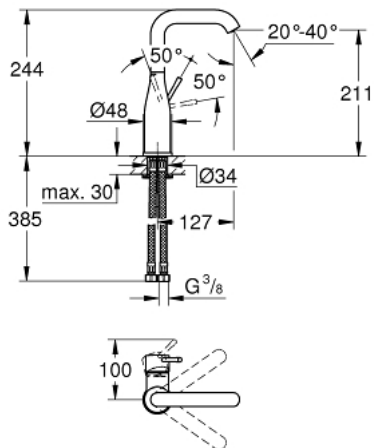

23 541 001 **ESSENCE SINGLE-LEVER BASIN MIXER 1/2"**
L-SIZE

PRODUCT DESCRIPTION

- Colour: chrome
- single hole installation
- metal lever
- GROHE SilkMove 28 mm ceramic cartridge
- with temperature limiter
- GROHE LongLife finish
- GROHE EcoJoy - Less water, perfect flow
- maximum flow rate (at 3 bar): 5.7 l/min
- GROHE AquaGuide adjustable mousseur
- GROHE FastFixation Plus installation system
- swivel spout with mousseur and stop limiter
- smooth body
- flexible connection hoses
- min. recommended pressure 1.0 bar

23 541 001 **ESSENCE SINGLE-LEVER BASIN MIXER 1/2"**
L-SIZE

SPARE PARTS, februar 2022 – now

- 1: Lever (Spare part-nr. 46919000)
 - 2: Cartridge (Spare part-nr. 46580000)
 - 3: screw ring (Spare part-nr. 48591000)
 - 4: Tubular spout (Spare part-nr. 13374000)
 - 4.1: Mousseur (Spare part-nr. 48270000)
 - 4.2: Sealing washer (Spare part-nr. 0128500M)
 - 4.3: Safety ring (Spare part-nr. 4826600M)
 - 5: Escutcheon (Spare part-nr. 48603000)
 - 6: Shank mounting kit (Spare part-nr. 46645000)
 - 7: Mounting wrench (Spare part-nr. 19017000)*
 - 8: Waste set with push-open plug (Spare part-nr. 65807000)*
- * Optional accessories