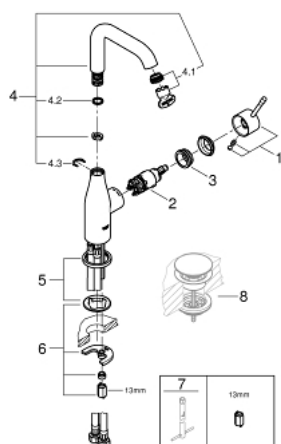

23 541 001 **ESSENCE SINGLE-LEVER BASIN MIXER 1/2"**
L-SIZE

PRODUCT DESCRIPTION

- Colour: chrome
- single hole installation
- metal lever
- GROHE SilkMove 28 mm ceramic cartridge
- with temperature limiter
- GROHE LongLife finish
- GROHE EcoJoy - Less water, perfect flow
- maximum flow rate (at 3 bar): 5.7 l/min
- GROHE AquaGuide adjustable mousseur
- GROHE FastFixation Plus installation system
- swivel spout with mousseur and stop limiter
- smooth body
- flexible connection hoses
- min. recommended pressure 1.0 bar

23 541 001 **ESSENCE SINGLE-LEVER BASIN MIXER 1/2"**
L-SIZE

SPARE PARTS, februar 2022 – now

- 1: Lever (Spare part-nr. 46919000)
 - 2: Cartridge (Spare part-nr. 46580000)
 - 3: screw ring (Spare part-nr. 48591000)
 - 4: Tubular spout (Spare part-nr. 13374000)
 - 4.1: Mousseur (Spare part-nr. 48270000)
 - 4.2: Sealing washer (Spare part-nr. 0128500M)
 - 4.3: Safety ring (Spare part-nr. 4826600M)
 - 5: Escutcheon (Spare part-nr. 48603000)
 - 6: Shank mounting kit (Spare part-nr. 46645000)
 - 7: Mounting wrench (Spare part-nr. 19017000)*
 - 8: Waste set with push-open plug (Spare part-nr. 65807000)*
- * Optional accessories