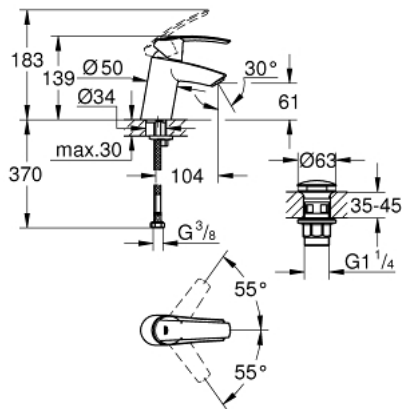

23 550 001 **START SINGLE-LEVER BASIN MIXER 1/2"**
S-SIZE

PRODUCT DESCRIPTION

- Colour: chrome
- single hole installation
- metal lever
- GROHE SilkMove 35 mm ceramic cartridge
- with temperature limiter
- adjustable flow rate limiter
- GROHE LongLife finish
- mousseur 5.7 l/min
- smooth body
- waste set with push-open plug
- flexible connection hoses
- GROHE FastFixation rapid installation system

23 550 001 **START SINGLE-LEVER BASIN MIXER 1/2"**
S-SIZE

SPARE PARTS, november 2014 – now

- 1: Lever (Spare part-nr. 46897000)
- 2: Cap (Spare part-nr. 46492000)
- 3: Screw coupling (Spare part-nr. 46460000)
- 4: Cartridge (Spare part-nr. 46374000)
- 5: Mousseur (Spare part-nr. 48159000)
- 6: Shank mounting kit (Spare part-nr. 46671000)
- 7: Socket spanner (Spare part-nr. 19332000)
- 8: Mounting wrench (Spare part-nr. 19017000)