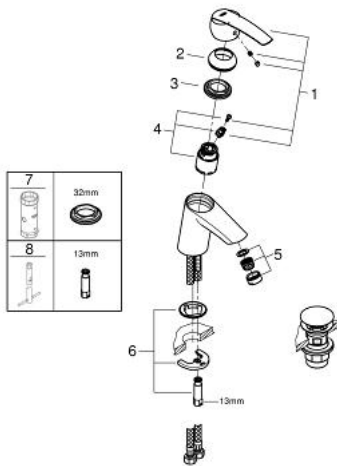

23 550 001 **START SINGLE-LEVER BASIN MIXER 1/2"**
S-SIZE

PRODUCT DESCRIPTION

- Colour: chrome
- single hole installation
- metal lever
- GROHE SilkMove 35 mm ceramic cartridge
- with temperature limiter
- adjustable flow rate limiter
- GROHE LongLife finish
- mousseur 5.7 l/min
- smooth body
- waste set with push-open plug
- flexible connection hoses
- GROHE FastFixation rapid installation system

23 550 001 **START SINGLE-LEVER BASIN MIXER 1/2"**
S-SIZE

SPARE PARTS, november 2014 – now

- 1: Lever (Spare part-nr. 46897000)
- 2: Cap (Spare part-nr. 46492000)
- 3: Screw coupling (Spare part-nr. 46460000)
- 4: Cartridge (Spare part-nr. 46374000)
- 5: Mousseur (Spare part-nr. 48159000)
- 6: Shank mounting kit (Spare part-nr. 46671000)
- 7: Socket spanner (Spare part-nr. 19332000)
- 8: Mounting wrench (Spare part-nr. 19017000)