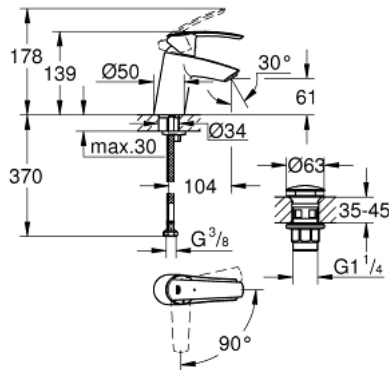

23 551 001 **START SINGLE-LEVER BASIN MIXER 1/2"**  
**S-SIZE**

**PRODUCT DESCRIPTION**

- Colour: chrome
- single hole installation
- metal lever
- GROHE SilkMove 35 mm ceramic cartridge
- OpenCold - cold water flow in mid-lever position
- with temperature limiter
- adjustable flow rate limiter
- GROHE LongLife finish
- mousseur 5.7 l/min
- smooth body
- waste set with push-open plug
- flexible connection hoses
- GROHE FastFixation rapid installation system

23 551 001 **START SINGLE-LEVER BASIN MIXER 1/2"**  
**S-SIZE**

**SPARE PARTS**, julij 2017 – now

- 1: Lever (Spare part-nr. 46902000)
  - 2: Cap (Spare part-nr. 46492000)
  - 3: Screw coupling (Spare part-nr. 46460000)
  - 4: Cartridge (Spare part-nr. 46863000)
  - 5: Mousseur (Spare part-nr. 48159000)
  - 6: Shank mounting kit (Spare part-nr. 46671000)
  - 7: Socket spanner (Spare part-nr. 19332000)\*
  - 8: Mounting wrench (Spare part-nr. 19017000)\*
- \* Optional accessories