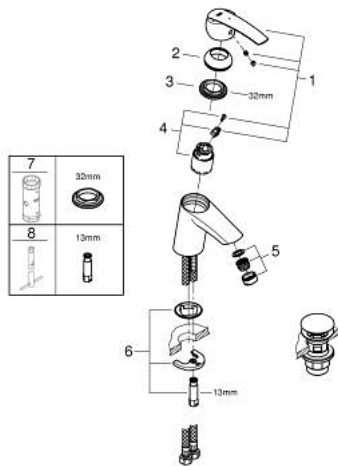

23 551 001 **START SINGLE-LEVER BASIN MIXER 1/2"**  
**S-SIZE**

**PRODUCT DESCRIPTION**

- Colour: chrome
- single hole installation
- metal lever
- GROHE SilkMove 35 mm ceramic cartridge
- OpenCold - cold water flow in mid-lever position
- with temperature limiter
- adjustable flow rate limiter
- GROHE LongLife finish
- mousseur 5.7 l/min
- smooth body
- waste set with push-open plug
- flexible connection hoses
- GROHE FastFixation rapid installation system

23 551 001 **START SINGLE-LEVER BASIN MIXER 1/2"**  
**S-SIZE**

**SPARE PARTS**, julij 2017 – now

- 1: Lever (Spare part-nr. 46902000)
  - 2: Cap (Spare part-nr. 46492000)
  - 3: Screw coupling (Spare part-nr. 46460000)
  - 4: Cartridge (Spare part-nr. 46863000)
  - 5: Mousseur (Spare part-nr. 48159000)
  - 6: Shank mounting kit (Spare part-nr. 46671000)
  - 7: Socket spanner (Spare part-nr. 19332000)\*
  - 8: Mounting wrench (Spare part-nr. 19017000)\*
- \* Optional accessories