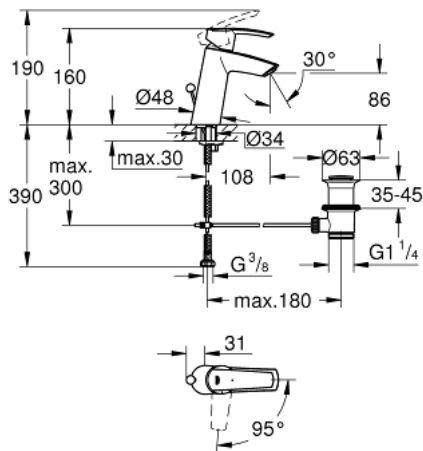

23 552 001 **START SINGLE-LEVER BASIN MIXER 1/2"**
M-SIZE

PRODUCT DESCRIPTION

- Colour: chrome
- single hole installation
- metal lever
- GROHE SilkMove 28 mm ceramic cartridge
- EcoMode - cold water flow in mid-lever position saves energy
- with temperature limiter
- mousseur 5.7 l/min
- GROHE LongLife finish
- pop-up waste set 1 1/4"
- flexible connection hoses
- GROHE FastFixation rapid installation system

23 552 001 **START SINGLE-LEVER BASIN MIXER 1/2"**
M-SIZE

SPARE PARTS, november 2014 – now

- 1: Lever (Spare part-nr. 46865000)
- 2: Fitting ring (Spare part-nr. 46715000)
- 3: Cartridge (Spare part-nr. 46580000)
- 4: Laminar flow straightener (Spare part-nr. 64450000)
- 5: Pop-up rod (Spare part-nr. 06329000)
- 6: Shank mounting kit (Spare part-nr. 46249000)
- 7: Waste set 1 1/4" (Spare part-nr. 28910000)
- 7.1: Plug (Spare part-nr. 07182000)
- 7.2: Eccentric rod (Spare part-nr. 07052000)
- 8: Eccentric rod (Spare part-nr. 07341000)*
- 9: Mounting wrench (Spare part-nr. 19017000)*