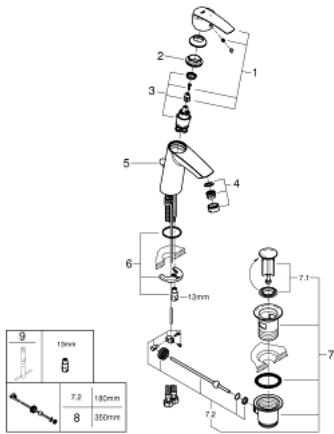

23 552 001 **START SINGLE-LEVER BASIN MIXER 1/2"**
M-SIZE

PRODUCT DESCRIPTION

- Colour: chrome
- single hole installation
- metal lever
- GROHE SilkMove 28 mm ceramic cartridge
- EcoMode - cold water flow in mid-lever position saves energy
- with temperature limiter
- mousseur 5.7 l/min
- GROHE LongLife finish
- pop-up waste set 1 1/4"
- flexible connection hoses
- GROHE FastFixation rapid installation system

23 552 001 **START SINGLE-LEVER BASIN MIXER 1/2"**
M-SIZE

SPARE PARTS, november 2014 – now

- 1: Lever (Spare part-nr. 46865000)
- 2: Fitting ring (Spare part-nr. 46715000)
- 3: Cartridge (Spare part-nr. 46580000)
- 4: Laminar flow straightener (Spare part-nr. 64450000)
- 5: Pop-up rod (Spare part-nr. 06329000)
- 6: Shank mounting kit (Spare part-nr. 46249000)
- 7: Waste set 1 1/4" (Spare part-nr. 28910000)
- 7.1: Plug (Spare part-nr. 07182000)
- 7.2: Eccentric rod (Spare part-nr. 07052000)
- 8: Eccentric rod (Spare part-nr. 07341000)*
- 9: Mounting wrench (Spare part-nr. 19017000)*