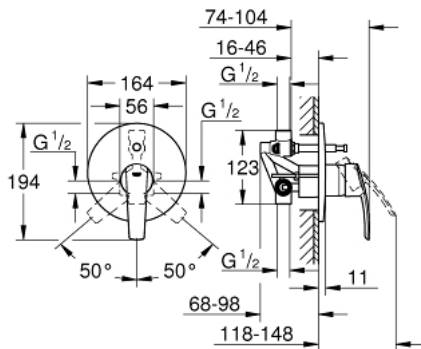

23 558 001 **START SINGLE-LEVER BATH MIXER 1/2"**

PRODUCT DESCRIPTION

- Colour: chrome
- wall installation
- consisting of:
 - set for final installation
 - with concealed body
 - GROHE SilkMove 46 mm ceramic cartridge
 - adjustable flow rate limiter
 - GROHE LongLife finish
 - automatic diverter: bath/shower
 - metal lever
 - metal escutcheon
 - escutcheon and shaft sealing
 - GROHE FastFixation covered fixation
 - optional temperature limiter ref. no. 46 308
 - GROHE FastFixation covered fixation

23 558 001 **START SINGLE-LEVER BATH MIXER 1/2"**

SPARE PARTS, november 2014 – now

- 1: Lever (Spare part-nr. 46903000)
 - 2: Escutcheon (Spare part-nr. 46905000)
 - 3: Cartridge (Spare part-nr. 46048000)
 - 4: Diverter (Spare part-nr. 46737000)
 - 5: Temperature limiter (Spare part-nr. 46308000)
 - 6: Extension set (Spare part-nr. 46191000)*
 - 7: Extension set (Spare part-nr. 46343000)*
- * Optional accessories