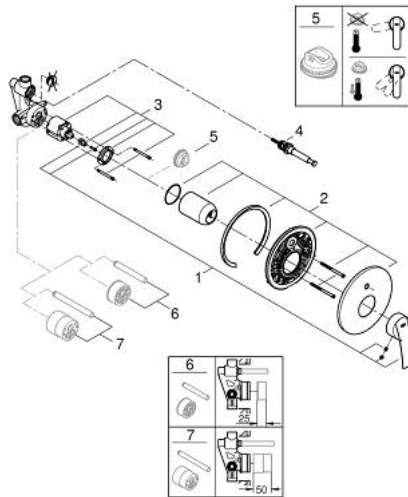

23 558 001 **START SINGLE-LEVER BATH MIXER 1/2"**

PRODUCT DESCRIPTION

- Colour: chrome
- wall installation
- consisting of:
 - set for final installation
 - with concealed body
 - GROHE SilkMove 46 mm ceramic cartridge
 - adjustable flow rate limiter
 - GROHE LongLife finish
 - automatic diverter: bath/shower
 - metal lever
 - metal escutcheon
 - escutcheon and shaft sealing
 - GROHE FastFixation covered fixation
 - optional temperature limiter ref. no. 46 308
 - GROHE FastFixation covered fixation

23 558 001 **START SINGLE-LEVER BATH MIXER 1/2"**

SPARE PARTS, november 2014 – now

- 1: Lever (Spare part-nr. 46903000)
 - 2: Escutcheon (Spare part-nr. 46905000)
 - 3: Cartridge (Spare part-nr. 46048000)
 - 4: Diverter (Spare part-nr. 46737000)
 - 5: Temperature limiter (Spare part-nr. 46308000)
 - 6: Extension set (Spare part-nr. 46191000)*
 - 7: Extension set (Spare part-nr. 46343000)*
- * Optional accessories