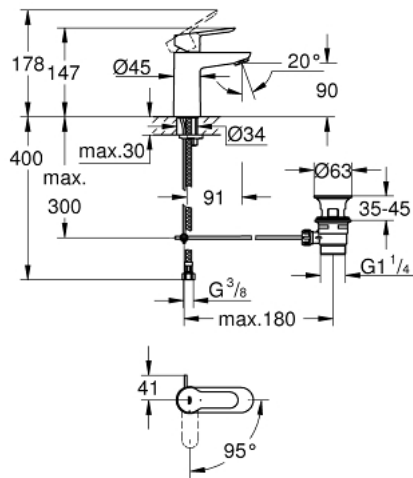

23 559 000 **BAUEDGE SINGLE-LEVER BASIN MIXER 1/2"**
S-SIZE

PRODUCT DESCRIPTION

- Colour: chrome
- single hole installation
- metal lever
- GROHE SmoothControl 28 mm ceramic cartridge
- EcoMode - cold water flow in mid-lever position saves energy
- with integrated temperature limiter
- GROHE LongLife finish
- GROHE EcoJoy - Less water, perfect flow
- maximum flow rate (at 3 bar): 5 l/min
- rapid installation system
- pop-up waste set 1 1/4"
- flexible connection hoses

23 559 000 **BAUEDGE SINGLE-LEVER BASIN MIXER 1/2"**
S-SIZE

SPARE PARTS, november 2014 – now

- 1: Lever (Spare part-nr. 46923000)
- 2: Cartridge (Spare part-nr. 46580000)
- 3: Pop-up rod (Spare part-nr. 46739000)
- 4: Mousseur (Spare part-nr. 48159000)
- 5: Shank mounting kit (Spare part-nr. 46249000)
- 6: Waste set 1 1/4" (Spare part-nr. 28910000)
- 6.1: Plug (Spare part-nr. 07182000)
- 6.2: Eccentric rod (Spare part-nr. 07052000)
- 7: Mounting wrench (Spare part-nr. 19017000)*
- 8: Eccentric rod (Spare part-nr. 07341000)*