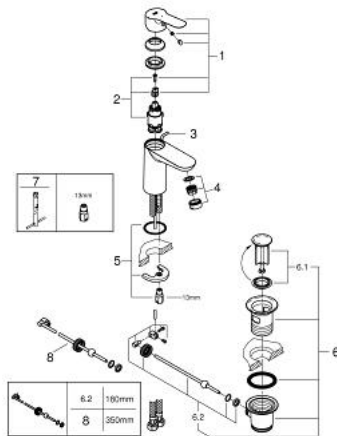

23 559 000 **BAUEDGE SINGLE-LEVER BASIN MIXER 1/2"**
S-SIZE

PRODUCT DESCRIPTION

- Colour: chrome
- single hole installation
- metal lever
- GROHE SmoothControl 28 mm ceramic cartridge
- EcoMode - cold water flow in mid-lever position saves energy
- with integrated temperature limiter
- GROHE LongLife finish
- GROHE EcoJoy - Less water, perfect flow
- maximum flow rate (at 3 bar): 5 l/min
- rapid installation system
- pop-up waste set 1 1/4"
- flexible connection hoses

23 559 000 **BAUEDGE SINGLE-LEVER BASIN MIXER 1/2"**
S-SIZE

SPARE PARTS, november 2014 – now

- 1: Lever (Spare part-nr. 46923000)
- 2: Cartridge (Spare part-nr. 46580000)
- 3: Pop-up rod (Spare part-nr. 46739000)
- 4: Mousseur (Spare part-nr. 48159000)
- 5: Shank mounting kit (Spare part-nr. 46249000)
- 6: Waste set 1 1/4" (Spare part-nr. 28910000)
- 6.1: Plug (Spare part-nr. 07182000)
- 6.2: Eccentric rod (Spare part-nr. 07052000)
- 7: Mounting wrench (Spare part-nr. 19017000)*
- 8: Eccentric rod (Spare part-nr. 07341000)*