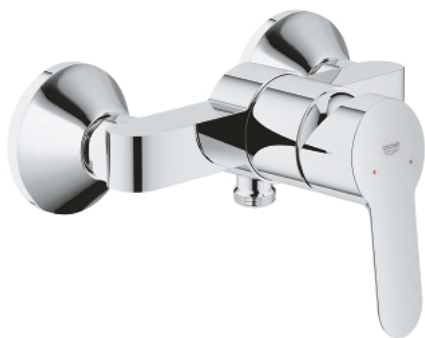

23 560 000 **BAUEDGE SINGLE-LEVER SHOWER MIXER 1/2"**

PRODUCT DESCRIPTION

- Colour: chrome
- wall mounted
- metal lever
- GROHE SmoothControl 46 mm ceramic cartridge
- Eco-Override-Stop lever resistance for saving water
- GROHE LongLife finish
- adjustable flow rate limiter
- shower bottom outlet 1/2" with integrated non return valve
- S-unions
- metal wall escutcheon
- with integrated temperature limiter

23 560 000 BAUEDGE SINGLE-LEVER SHOWER MIXER 1/2"

SPARE PARTS, januar 2024 – now

- 1: Lever (Spare part-nr. 46698000)
- 2: Cap (Spare part-nr. 46584000)
- 3: Cartridge (Spare part-nr. 46588000)
- 4: S-union (Spare part-nr. 12075000)
- 4.1: Seal (Spare part-nr. 0138600M)
- 4.2: Escutcheon (Spare part-nr. 0221000M)
- 5: Screw connection 1/2" (Spare part-nr. 45044000)
- 6: Non-return valve (Spare part-nr. 48276000)
- 7: Temperature limiter (Spare part-nr. 08791000)
- 8: Special spanner (Spare part-nr. 19377000)*
- 9: Extension 3/4", 20 mm (Spare part-nr. 0713000M)*