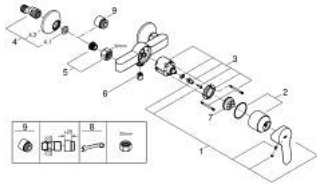

23 560 000 **BAUEDGE SINGLE-LEVER SHOWER MIXER 1/2"**

PRODUCT DESCRIPTION

- Colour: chrome
- wall mounted
- metal lever
- GROHE SmoothControl 46 mm ceramic cartridge
- Eco-Override-Stop lever resistance for saving water
- GROHE LongLife finish
- adjustable flow rate limiter
- shower bottom outlet 1/2" with integrated non return valve
- S-unions
- metal wall escutcheon
- with integrated temperature limiter

23 560 000 BAUEDGE SINGLE-LEVER SHOWER MIXER 1/2"

SPARE PARTS, januar 2024 – now

- 1: Lever (Spare part-nr. 46698000)
- 2: Cap (Spare part-nr. 46584000)
- 3: Cartridge (Spare part-nr. 46588000)
- 4: S-union (Spare part-nr. 12075000)
- 4.1: Seal (Spare part-nr. 0138600M)
- 4.2: Escutcheon (Spare part-nr. 0221000M)
- 5: Screw connection 1/2" (Spare part-nr. 45044000)
- 6: Non-return valve (Spare part-nr. 48276000)
- 7: Temperature limiter (Spare part-nr. 08791000)
- 8: Special spanner (Spare part-nr. 19377000)*
- 9: Extension 3/4", 20 mm (Spare part-nr. 0713000M)*