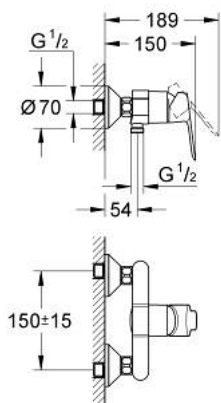

23 560 000 **BAUEDGE SINGLE-LEVER SHOWER MIXER 1/2"**

PRODUCT DESCRIPTION

- Colour: chrome
- wall mounted
- metal lever
- GROHE SmoothControl 46 mm ceramic cartridge
- Eco-Override-Stop lever resistance for saving water
- GROHE LongLife finish
- adjustable flow rate limiter
- shower bottom outlet 1/2" with integrated non return valve
- S-unions
- metal wall escutcheon
- with integrated temperature limiter

23 560 000 BAUEDGE SINGLE-LEVER SHOWER MIXER 1/2"

SPARE PARTS, januar 2024 – now

- 1: Lever (Spare part-nr. 46698000)
- 2: Cap (Spare part-nr. 46584000)
- 3: Cartridge (Spare part-nr. 46588000)
- 4: S-union (Spare part-nr. 12075000)
- 4.1: Seal (Spare part-nr. 0138600M)
- 4.2: Escutcheon (Spare part-nr. 0221000M)
- 5: Screw connection 1/2" (Spare part-nr. 45044000)
- 6: Non-return valve (Spare part-nr. 48276000)
- 7: Temperature limiter (Spare part-nr. 08791000)
- 8: Special spanner (Spare part-nr. 19377000)*
- 9: Extension 3/4", 20 mm (Spare part-nr. 0713000M)*