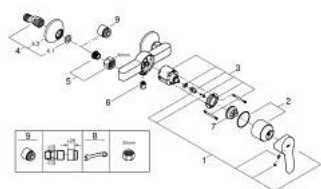

23 560 000 **BAUEDGE SINGLE-LEVER SHOWER MIXER 1/2"**

**PRODUCT DESCRIPTION**

- Colour: chrome
- wall mounted
- metal lever
- GROHE SmoothControl 46 mm ceramic cartridge
- FlowControl Lever with override stop
- GROHE LongLife finish
- adjustable flow rate limiter
- shower bottom outlet 1/2" with integrated non return valve
- S-unions
- metal wall escutcheon
- with integrated temperature limiter

## 23 560 000 BAUEDGE SINGLE-LEVER SHOWER MIXER 1/2"

### SPARE PARTS, januar 2024 – now

- 1: Lever (Spare part-nr. 46698000)
- 2: Cap (Spare part-nr. 46584000)
- 3: Cartridge (Spare part-nr. 46588000)
- 4: S-union (Spare part-nr. 12075000)
- 4.1: Seal (Spare part-nr. 0138600M)
- 4.2: Escutcheon (Spare part-nr. 0221000M)
- 5: Screw connection 1/2" (Spare part-nr. 45044000)
- 6: Non-return valve (Spare part-nr. 48276000)
- 7: Temperature limiter (Spare part-nr. 08791000)
- 8: Special spanner (Spare part-nr. 19377000)\*
- 9: Extension 3/4", 20 mm (Spare part-nr. 0713000M)\*