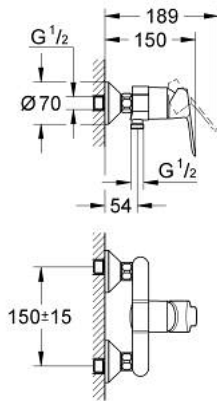

23 560 000 **BAUEDGE SINGLE-LEVER SHOWER MIXER 1/2"**

**PRODUCT DESCRIPTION**

- Colour: chrome
- wall mounted
- metal lever
- GROHE SmoothControl 46 mm ceramic cartridge
- FlowControl Lever with override stop
- GROHE LongLife finish
- adjustable flow rate limiter
- shower bottom outlet 1/2" with integrated non return valve
- S-unions
- metal wall escutcheon
- with integrated temperature limiter

## 23 560 000 BAUEDGE SINGLE-LEVER SHOWER MIXER 1/2"

### SPARE PARTS, januar 2024 – now

- 1: Lever (Spare part-nr. 46698000)
- 2: Cap (Spare part-nr. 46584000)
- 3: Cartridge (Spare part-nr. 46588000)
- 4: S-union (Spare part-nr. 12075000)
- 4.1: Seal (Spare part-nr. 0138600M)
- 4.2: Escutcheon (Spare part-nr. 0221000M)
- 5: Screw connection 1/2" (Spare part-nr. 45044000)
- 6: Non-return valve (Spare part-nr. 48276000)
- 7: Temperature limiter (Spare part-nr. 08791000)
- 8: Special spanner (Spare part-nr. 19377000)\*
- 9: Extension 3/4", 20 mm (Spare part-nr. 0713000M)\*