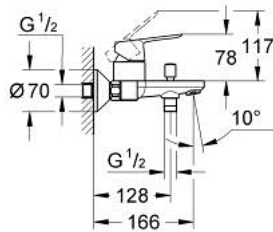

## 23 561 000 BAUEDGE SINGLE-LEVER BATH MIXER 1/2"

### PRODUCT DESCRIPTION

- Colour: chrome
- wall mounted
- metal lever
- GROHE SmoothControl 46 mm ceramic cartridge
- Eco-Override-Stop lever resistance for saving water
- GROHE LongLife finish
- adjustable flow rate limiter
- automatic diverter: bath/shower
- spout with mousseur
- shower bottom outlet 1/2" with integrated non return valve
- S-unions
- metal wall escutcheon
- with integrated temperature limiter

### SPARE PARTS, januar 2024 – now

- 1: Lever (Spare part-nr. 46698000)
  - 2: Cap (Spare part-nr. 46584000)
  - 3: Cartridge (Spare part-nr. 46588000)
  - 4: Diverter knob (Spare part-nr. 64309000)
  - 5: Diverter (Spare part-nr. 65655000)
  - 6: Non-return valve (Spare part-nr. 48276000)
  - 7: Mousseur (Spare part-nr. 13952000)
  - 8: S-union (Spare part-nr. 12075000)
  - 8.1: Seal (Spare part-nr. 0138600M)
  - 8.2: Escutcheon (Spare part-nr. 0221000M)
  - 9: Screw connection 1/2" (Spare part-nr. 45044000)
  - 10: Temperature limiter (Spare part-nr. 08791000)
  - 11: Extension 3/4", 20 mm (Spare part-nr. 0713000M)\*
  - 12: Special spanner (Spare part-nr. 19377000)\*
- \* Optional accessories