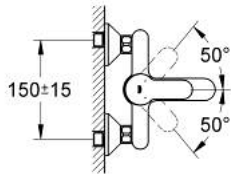

23 561 000 BAUEDGE SINGLE-LEVER BATH MIXER 1/2"

PRODUCT DESCRIPTION

- Colour: chrome
- wall mounted
- metal lever
- GROHE SmoothControl 46 mm ceramic cartridge
- FlowControl Lever with override stop
- GROHE LongLife finish
- adjustable flow rate limiter
- automatic diverter: bath/shower
- spout with mousseur
- shower bottom outlet 1/2" with integrated non return valve
- S-unions
- metal wall escutcheon
- with integrated temperature limiter

23 561 000 BAUEDGE SINGLE-LEVER BATH MIXER 1/2"

SPARE PARTS, januar 2024 – now

- 1: Lever (Spare part-nr. 46698000)
 - 2: Cap (Spare part-nr. 46584000)
 - 3: Cartridge (Spare part-nr. 46588000)
 - 4: Diverter knob (Spare part-nr. 64309000)
 - 5: Diverter (Spare part-nr. 65655000)
 - 6: Non-return valve (Spare part-nr. 48276000)
 - 7: Mousseur (Spare part-nr. 13952000)
 - 8: S-union (Spare part-nr. 12075000)
 - 8.1: Seal (Spare part-nr. 0138600M)
 - 8.2: Escutcheon (Spare part-nr. 0221000M)
 - 9: Screw connection 1/2" (Spare part-nr. 45044000)
 - 10: Temperature limiter (Spare part-nr. 08791000)
 - 11: Extension 3/4", 20 mm (Spare part-nr. 0713000M)*
 - 12: Special spanner (Spare part-nr. 19377000)*
- * Optional accessories