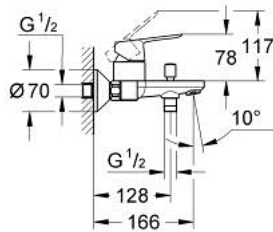

23 561 000 BAUEDGE SINGLE-LEVER BATH MIXER 1/2"

PRODUCT DESCRIPTION

- Colour: chrome
- wall mounted
- metal lever
- GROHE SmoothControl 46 mm ceramic cartridge
- FlowControl Lever with override stop
- GROHE LongLife finish
- adjustable flow rate limiter
- automatic diverter: bath/shower
- spout with mousseur
- shower bottom outlet 1/2" with integrated non return valve
- S-unions
- metal wall escutcheon
- with integrated temperature limiter

23 561 000 BAUEDGE SINGLE-LEVER BATH MIXER 1/2"

SPARE PARTS, januar 2024 – now

- 1: Lever (Spare part-nr. 46698000)
 - 2: Cap (Spare part-nr. 46584000)
 - 3: Cartridge (Spare part-nr. 46588000)
 - 4: Diverter knob (Spare part-nr. 64309000)
 - 5: Diverter (Spare part-nr. 65655000)
 - 6: Non-return valve (Spare part-nr. 48276000)
 - 7: Mousseur (Spare part-nr. 13952000)
 - 8: S-union (Spare part-nr. 12075000)
 - 8.1: Seal (Spare part-nr. 0138600M)
 - 8.2: Escutcheon (Spare part-nr. 0221000M)
 - 9: Screw connection 1/2" (Spare part-nr. 45044000)
 - 10: Temperature limiter (Spare part-nr. 08791000)
 - 11: Extension 3/4", 20 mm (Spare part-nr. 0713000M)*
 - 12: Special spanner (Spare part-nr. 19377000)*
- * Optional accessories