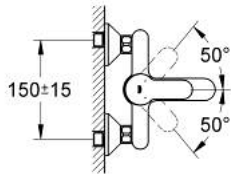

## 23 561 000 BAUEDGE SINGLE-LEVER BATH MIXER 1/2"

### PRODUCT DESCRIPTION

- Colour: chrome
- wall mounted
- metal lever
- GROHE SmoothControl 46 mm ceramic cartridge
- Eco-Override-Stop lever resistance for saving water
- GROHE LongLife finish
- adjustable flow rate limiter
- automatic diverter: bath/shower
- spout with mousseur
- shower bottom outlet 1/2" with integrated non return valve
- S-unions
- metal wall escutcheon
- with integrated temperature limiter

### SPARE PARTS, januar 2024 – now

- 1: Lever (Spare part-nr. 46698000)
  - 2: Cap (Spare part-nr. 46584000)
  - 3: Cartridge (Spare part-nr. 46588000)
  - 4: Diverter knob (Spare part-nr. 64309000)
  - 5: Diverter (Spare part-nr. 65655000)
  - 6: Non-return valve (Spare part-nr. 48276000)
  - 7: Mousseur (Spare part-nr. 13952000)
  - 8: S-union (Spare part-nr. 12075000)
  - 8.1: Seal (Spare part-nr. 0138600M)
  - 8.2: Escutcheon (Spare part-nr. 0221000M)
  - 9: Screw connection 1/2" (Spare part-nr. 45044000)
  - 10: Temperature limiter (Spare part-nr. 08791000)
  - 11: Extension 3/4", 20 mm (Spare part-nr. 0713000M)\*
  - 12: Special spanner (Spare part-nr. 19377000)\*
- \* Optional accessories