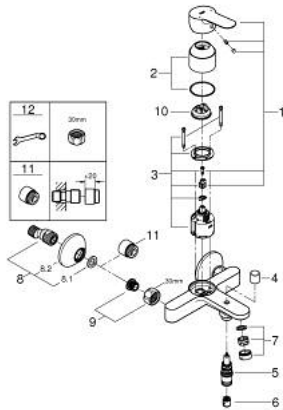

## 23 561 000 BAUEDGE SINGLE-LEVER BATH MIXER 1/2"

### PRODUCT DESCRIPTION

- Colour: chrome
- wall mounted
- metal lever
- GROHE SmoothControl 46 mm ceramic cartridge
- Eco-Override-Stop lever resistance for saving water
- GROHE LongLife finish
- adjustable flow rate limiter
- automatic diverter: bath/shower
- spout with mousseur
- shower bottom outlet 1/2" with integrated non return valve
- S-unions
- metal wall escutcheon
- with integrated temperature limiter

### SPARE PARTS, januar 2024 – now

- 1: Lever (Spare part-nr. 46698000)
  - 2: Cap (Spare part-nr. 46584000)
  - 3: Cartridge (Spare part-nr. 46588000)
  - 4: Diverter knob (Spare part-nr. 64309000)
  - 5: Diverter (Spare part-nr. 65655000)
  - 6: Non-return valve (Spare part-nr. 48276000)
  - 7: Mousseur (Spare part-nr. 13952000)
  - 8: S-union (Spare part-nr. 12075000)
  - 8.1: Seal (Spare part-nr. 0138600M)
  - 8.2: Escutcheon (Spare part-nr. 0221000M)
  - 9: Screw connection 1/2" (Spare part-nr. 45044000)
  - 10: Temperature limiter (Spare part-nr. 08791000)
  - 11: Extension 3/4", 20 mm (Spare part-nr. 0713000M)\*
  - 12: Special spanner (Spare part-nr. 19377000)\*
- \* Optional accessories