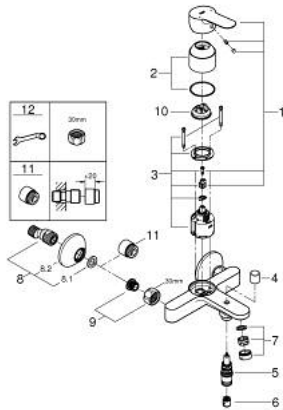

23 561 000 BAUEDGE SINGLE-LEVER BATH MIXER 1/2"

PRODUCT DESCRIPTION

- Colour: chrome
- wall mounted
- metal lever
- GROHE SmoothControl 46 mm ceramic cartridge
- FlowControl Lever with override stop
- GROHE LongLife finish
- adjustable flow rate limiter
- automatic diverter: bath/shower
- spout with mousseur
- shower bottom outlet 1/2" with integrated non return valve
- S-unions
- metal wall escutcheon
- with integrated temperature limiter

23 561 000 BAUEDGE SINGLE-LEVER BATH MIXER 1/2"

SPARE PARTS, januar 2024 – now

- 1: Lever (Spare part-nr. 46698000)
 - 2: Cap (Spare part-nr. 46584000)
 - 3: Cartridge (Spare part-nr. 46588000)
 - 4: Diverter knob (Spare part-nr. 64309000)
 - 5: Diverter (Spare part-nr. 65655000)
 - 6: Non-return valve (Spare part-nr. 48276000)
 - 7: Mousseur (Spare part-nr. 13952000)
 - 8: S-union (Spare part-nr. 12075000)
 - 8.1: Seal (Spare part-nr. 0138600M)
 - 8.2: Escutcheon (Spare part-nr. 0221000M)
 - 9: Screw connection 1/2" (Spare part-nr. 45044000)
 - 10: Temperature limiter (Spare part-nr. 08791000)
 - 11: Extension 3/4", 20 mm (Spare part-nr. 0713000M)*
 - 12: Special spanner (Spare part-nr. 19377000)*
- * Optional accessories