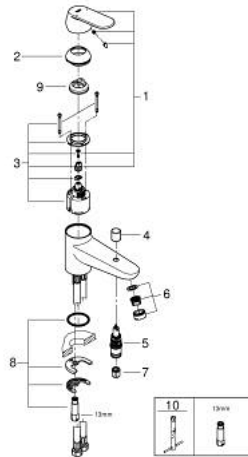

## 23 562 000 BAUEDGE SINGLE-LEVER BATH MIXER 1/2"

### PRODUCT DESCRIPTION

- Colour: chrome
- single hole installation
- metal lever
- GROHE SmoothControl 46 mm ceramic cartridge
- Eco-Override-Stop lever resistance for saving water
- GROHE LongLife finish
- adjustable flow rate limiter
- automatic diverter: bath/shower
- spout with mousseur
- shower bottom outlet 1/2" with integrated non return valve
- flexible connection hoses
- with integrated temperature limiter
- protected against backflow
- Qualitel E1C2A2U3 approval

### SPARE PARTS, januar 2024 – now

- 1: Lever (Spare part-nr. 46685000)
- 2: Cap (Spare part-nr. 46570000)
- 3: Cartridge (Spare part-nr. 46588000)
- 4: Diverter knob (Spare part-nr. 64309000)
- 5: Diverter (Spare part-nr. 65655000)
- 6: Mousseur (Spare part-nr. 13941000)
- 7: Non-return valve (Spare part-nr. 48276000)
- 8: Shank mounting kit (Spare part-nr. 46671000)
- 9: Temperature limiter (Spare part-nr. 08791000)
- 10: Mounting wrench (Spare part-nr. 19017000)\*