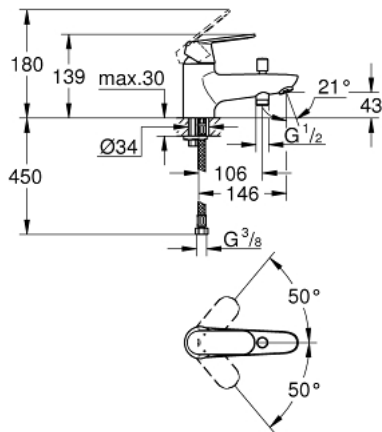

## 23 562 000 BAUEDGE SINGLE-LEVER BATH MIXER 1/2"

### PRODUCT DESCRIPTION

- Colour: chrome
- single hole installation
- metal lever
- GROHE SmoothControl 46 mm ceramic cartridge
- Eco-Override-Stop lever resistance for saving water
- GROHE LongLife finish
- adjustable flow rate limiter
- automatic diverter: bath/shower
- spout with mousseur
- shower bottom outlet 1/2" with integrated non return valve
- flexible connection hoses
- with integrated temperature limiter
- protected against backflow
- Qualitel E1C2A2U3 approval

### SPARE PARTS, januar 2024 – now

- 1: Lever (Spare part-nr. 46685000)
- 2: Cap (Spare part-nr. 46570000)
- 3: Cartridge (Spare part-nr. 46588000)
- 4: Diverter knob (Spare part-nr. 64309000)
- 5: Diverter (Spare part-nr. 65655000)
- 6: Mousseur (Spare part-nr. 13941000)
- 7: Non-return valve (Spare part-nr. 48276000)
- 8: Shank mounting kit (Spare part-nr. 46671000)
- 9: Temperature limiter (Spare part-nr. 08791000)
- 10: Mounting wrench (Spare part-nr. 19017000)\*