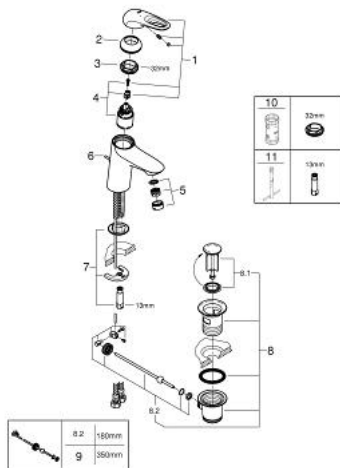

23 564 003 **EUROSTYLE SINGLE-LEVER BASIN MIXER 1/2"**  
**S-SIZE**

**PRODUCT DESCRIPTION**

- Colour: chrome
- single hole installation
- loop metal lever
- GROHE SilkMove 35 mm ceramic cartridge
- adjustable flow rate limiter
- with temperature limiter
- GROHE LongLife finish
- GROHE EcoJoy - Less water, perfect flow
- maximum flow rate (at 3 bar): 5 l/min
- GROHE FastFixation rapid installation system
- pop-up waste set 1 1/4"
- flexible connection hoses

23 564 003 **EUROSTYLE SINGLE-LEVER BASIN MIXER 1/2"**  
**S-SIZE**

**SPARE PARTS**, januar 2015 – now

- 1: Lever (Spare part-nr. 46938000)
  - 2: Cap (Spare part-nr. 46492000)
  - 3: Screw ring (Spare part-nr. 46815000)
  - 4: Cartridge (Spare part-nr. 46374000)
  - 5: Mousseur (Spare part-nr. 48159000)
  - 6: Pop-up rod (Spare part-nr. 46739000)
  - 7: Shank mounting kit (Spare part-nr. 46671000)
  - 8: Waste set 1 1/4" (Spare part-nr. 28910000)
  - 8.1: Plug (Spare part-nr. 07182000)
  - 8.2: Eccentric rod (Spare part-nr. 07052000)
  - 9: Eccentric rod (Spare part-nr. 07341000)\*
  - 10: Socket spanner (Spare part-nr. 19332000)\*
  - 11: Mounting wrench (Spare part-nr. 19017000)\*
- \* Optional accessories