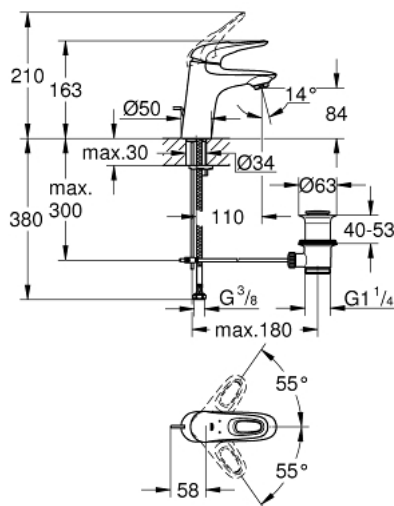

23 564 003 **EUROSTYLE SINGLE-LEVER BASIN MIXER 1/2"**  
**S-SIZE**

**PRODUCT DESCRIPTION**

- Colour: chrome
- single hole installation
- loop metal lever
- GROHE SilkMove 35 mm ceramic cartridge
- adjustable flow rate limiter
- with temperature limiter
- GROHE LongLife finish
- GROHE EcoJoy - Less water, perfect flow
- maximum flow rate (at 3 bar): 5 l/min
- GROHE FastFixation rapid installation system
- pop-up waste set 1 1/4"
- flexible connection hoses

23 564 003 **EUROSTYLE SINGLE-LEVER BASIN MIXER 1/2"**  
**S-SIZE**

**SPARE PARTS**, januar 2015 – now

- 1: Lever (Spare part-nr. 46938000)
  - 2: Cap (Spare part-nr. 46492000)
  - 3: Screw ring (Spare part-nr. 46815000)
  - 4: Cartridge (Spare part-nr. 46374000)
  - 5: Mousseur (Spare part-nr. 48159000)
  - 6: Pop-up rod (Spare part-nr. 46739000)
  - 7: Shank mounting kit (Spare part-nr. 46671000)
  - 8: Waste set 1 1/4" (Spare part-nr. 28910000)
  - 8.1: Plug (Spare part-nr. 07182000)
  - 8.2: Eccentric rod (Spare part-nr. 07052000)
  - 9: Eccentric rod (Spare part-nr. 07341000)\*
  - 10: Socket spanner (Spare part-nr. 19332000)\*
  - 11: Mounting wrench (Spare part-nr. 19017000)\*
- \* Optional accessories