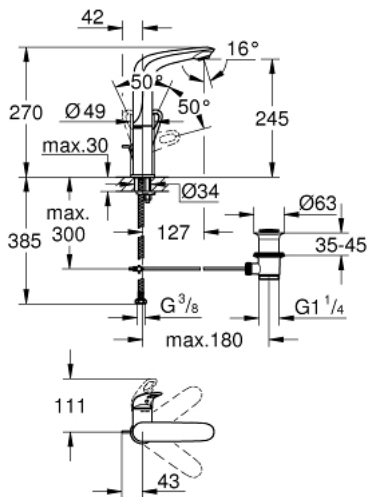

23 569 003 **EUROSTYLE SINGLE-LEVER BASIN MIXER 1/2"**
L-SIZE

PRODUCT DESCRIPTION

- Colour: chrome
- single hole installation
- loop metal lever
- GROHE SilkMove 28 mm ceramic cartridge
- with temperature limiter
- GROHE LongLife finish
- GROHE EcoJoy - Less water, perfect flow
- maximum flow rate (at 3 bar): 5 l/min
- GROHE FastFixation rapid installation system
- swivel cast spout
- swivel area 360°
- pop-up waste set 1 1/4"
- flexible connection hoses

23 569 003 **EUROSTYLE SINGLE-LEVER BASIN MIXER 1/2"**
L-SIZE

SPARE PARTS, junij 2019 – now

- 1: Lever (Spare part-nr. 46942000)
 - 2: Fitting ring (Spare part-nr. 46715000)
 - 3: Cartridge (Spare part-nr. 46580000)
 - 4: Mousseur (Spare part-nr. 48159000)
 - 5: Pop-up rod (Spare part-nr. 46739000)
 - 6: Shank mounting kit (Spare part-nr. 46671000)
 - 7: Waste set 1 1/4" (Spare part-nr. 28910000)
 - 7.1: Plug (Spare part-nr. 07182000)
 - 7.2: Eccentric rod (Spare part-nr. 07052000)
 - 8: Eccentric rod (Spare part-nr. 07341000)*
 - 9: Mounting wrench (Spare part-nr. 19017000)*
- * Optional accessories