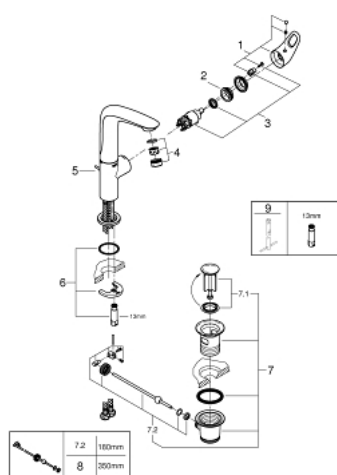

23 569 003 **EUROSTYLE SINGLE-LEVER BASIN MIXER 1/2"**
L-SIZE

PRODUCT DESCRIPTION

- Colour: chrome
- single hole installation
- loop metal lever
- GROHE SilkMove 28 mm ceramic cartridge
- with temperature limiter
- GROHE LongLife finish
- GROHE EcoJoy - Less water, perfect flow
- maximum flow rate (at 3 bar): 5 l/min
- GROHE FastFixation rapid installation system
- swivel cast spout
- swivel area 360°
- pop-up waste set 1 1/4"
- flexible connection hoses

23 569 003 **EUROSTYLE SINGLE-LEVER BASIN MIXER 1/2"**
L-SIZE

SPARE PARTS, junij 2019 – now

- 1: Lever (Spare part-nr. 46942000)
 - 2: Fitting ring (Spare part-nr. 46715000)
 - 3: Cartridge (Spare part-nr. 46580000)
 - 4: Mousseur (Spare part-nr. 48159000)
 - 5: Pop-up rod (Spare part-nr. 46739000)
 - 6: Shank mounting kit (Spare part-nr. 46671000)
 - 7: Waste set 1 1/4" (Spare part-nr. 28910000)
 - 7.1: Plug (Spare part-nr. 07182000)
 - 7.2: Eccentric rod (Spare part-nr. 07052000)
 - 8: Eccentric rod (Spare part-nr. 07341000)*
 - 9: Mounting wrench (Spare part-nr. 19017000)*
- * Optional accessories