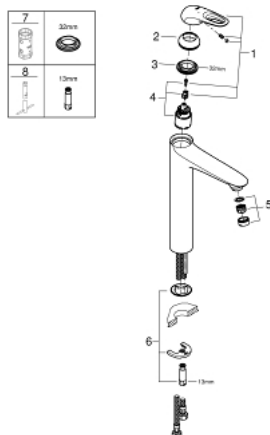

23 570 003 **EUROSTYLE SINGLE-LEVER BASIN MIXER 1/2"**  
**XL-SIZE**

**PRODUCT DESCRIPTION**

- Colour: chrome
- single hole installation
- loop metal lever
- for free-standing basins
- GROHE SilkMove 35 mm ceramic cartridge
- with temperature limiter
- GROHE LongLife finish
- GROHE EcoJoy - Less water, perfect flow
- maximum flow rate (at 3 bar): 5 l/min
- GROHE FastFixation rapid installation system
- smooth body
- flexible connection hoses

23 570 003 **EUROSTYLE SINGLE-LEVER BASIN MIXER 1/2"**  
**XL-SIZE**

**SPARE PARTS**, januar 2015 – now

- 1: Lever (Spare part-nr. 46938000)
  - 2: Cap (Spare part-nr. 46492000)
  - 3: Screw coupling (Spare part-nr. 46460000)
  - 4: Cartridge (Spare part-nr. 46374000)
  - 5: Flow straightener (Spare part-nr. 46837000)
  - 6: Shank mounting kit (Spare part-nr. 46671000)
  - 7: Socket spanner (Spare part-nr. 19332000)\*
  - 8: Mounting wrench (Spare part-nr. 19017000)\*
- \* Optional accessories