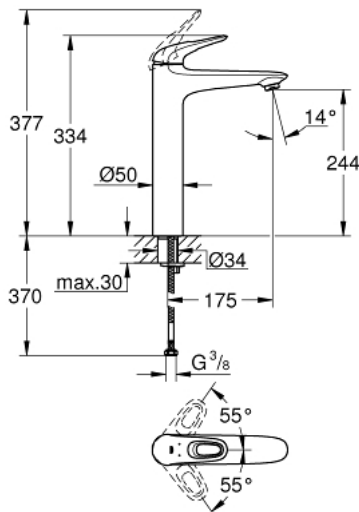

23 570 003 **EUROSTYLE SINGLE-LEVER BASIN MIXER 1/2"**  
**XL-SIZE**

**PRODUCT DESCRIPTION**

- Colour: chrome
- single hole installation
- loop metal lever
- for free-standing basins
- GROHE SilkMove 35 mm ceramic cartridge
- with temperature limiter
- GROHE LongLife finish
- GROHE EcoJoy - Less water, perfect flow
- maximum flow rate (at 3 bar): 5 l/min
- GROHE FastFixation rapid installation system
- smooth body
- flexible connection hoses

23 570 003 **EUROSTYLE SINGLE-LEVER BASIN MIXER 1/2"**  
**XL-SIZE**

**SPARE PARTS**, januar 2015 – now

- 1: Lever (Spare part-nr. 46938000)
  - 2: Cap (Spare part-nr. 46492000)
  - 3: Screw coupling (Spare part-nr. 46460000)
  - 4: Cartridge (Spare part-nr. 46374000)
  - 5: Flow straightener (Spare part-nr. 46837000)
  - 6: Shank mounting kit (Spare part-nr. 46671000)
  - 7: Socket spanner (Spare part-nr. 19332000)\*
  - 8: Mounting wrench (Spare part-nr. 19017000)\*
- \* Optional accessories