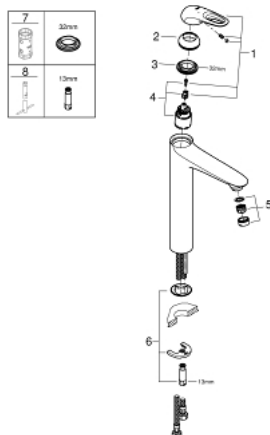

23 570 LS3 EUROSTYLE SINGLE-LEVER BASIN MIXER 1/2" XL-SIZE

PRODUCT DESCRIPTION

- Colour: moon white/chrome
- single hole installation
- loop metal lever
- for free-standing basins
- GROHE SilkMove 35 mm ceramic cartridge
- with temperature limiter
- GROHE LongLife finish
- GROHE EcoJoy - Less water, perfect flow
- maximum flow rate (at 3 bar): 5 l/min
- GROHE FastFixation rapid installation system
- smooth body
- flexible connection hoses

23 570 LS3 EUROSTYLE SINGLE-LEVER BASIN MIXER 1/2" XL-SIZE

SPARE PARTS, januar 2015 – now

- 1: Lever (Spare part-nr. 46938LS0)
 - 2: Cap (Spare part-nr. 46492000)
 - 3: Screw coupling (Spare part-nr. 46460000)
 - 4: Cartridge (Spare part-nr. 46374000)
 - 5: Flow straightener (Spare part-nr. 46837000)
 - 6: Shank mounting kit (Spare part-nr. 46671000)
 - 7: Socket spanner (Spare part-nr. 19332000)*
 - 8: Mounting wrench (Spare part-nr. 19017000)*
- * Optional accessories