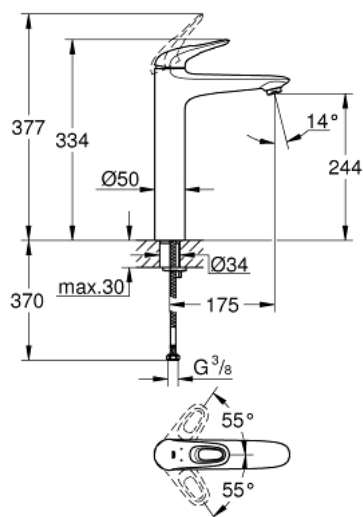

23 570 LS3 EUROSTYLE SINGLE-LEVER BASIN MIXER 1/2" XL-SIZE

PRODUCT DESCRIPTION

- Colour: moon white/chrome
- single hole installation
- loop metal lever
- for free-standing basins
- GROHE SilkMove 35 mm ceramic cartridge
- with temperature limiter
- GROHE LongLife finish
- GROHE EcoJoy - Less water, perfect flow
- maximum flow rate (at 3 bar): 5 l/min
- GROHE FastFixation rapid installation system
- smooth body
- flexible connection hoses

23 570 LS3 EUROSTYLE SINGLE-LEVER BASIN MIXER 1/2" XL-SIZE

SPARE PARTS, januar 2015 – now

- 1: Lever (Spare part-nr. 46938LS0)
 - 2: Cap (Spare part-nr. 46492000)
 - 3: Screw coupling (Spare part-nr. 46460000)
 - 4: Cartridge (Spare part-nr. 46374000)
 - 5: Flow straightener (Spare part-nr. 46837000)
 - 6: Shank mounting kit (Spare part-nr. 46671000)
 - 7: Socket spanner (Spare part-nr. 19332000)*
 - 8: Mounting wrench (Spare part-nr. 19017000)*
- * Optional accessories