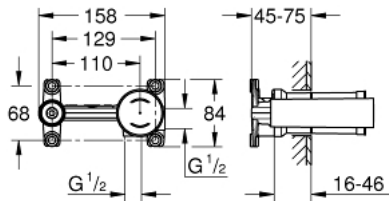

## 23 571 000 SINGLE-LEVER MIXER 1/2", UNIVERSAL CONCEALED BODY

### PRODUCT DESCRIPTION

- for 2-hole basin mixers
- wall installation
- without finishing trim set
- GROHE SilkMove 35 mm ceramic cartridge
- adjustable flow rate limiter
- with temperature limiter
- spout can be positioned on the right or left
- DR-brass
- includes mounting template
- allows for waterproofing of wall construction surrounding the concealed body
- with sealing sleeve

## 23 571 000 **SINGLE-LEVER MIXER 1/2", UNIVERSAL CONCEALED BODY**

**SPARE PARTS**, januar 2015 – now

1: Cartridge (Spare part-nr. 46374000)

2: Socket spanner (Spare part-nr. 19332000)\*

3: Extension (Spare part-nr. 46943000)\*