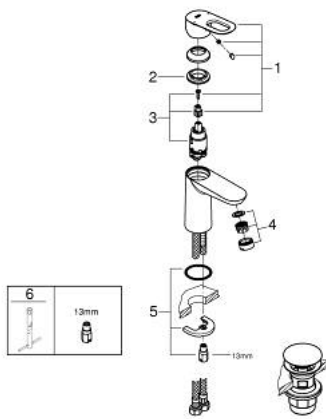

23 578 000 **START LOOP SINGLE-LEVER BASIN MIXER 1/2"**  
**S-SIZE**

**PRODUCT DESCRIPTION**

- Colour: chrome
- single hole installation
- metal lever
- GROHE SmoothControl 28 mm ceramic cartridge
- chrome finish
- mousseur 5.7 l/min
- smooth body
- waste set with push-open plug
- flexible connection hoses
- rapid installation system

23 578 000 **START LOOP SINGLE-LEVER BASIN MIXER 1/2"**  
**S-SIZE**

**SPARE PARTS**, julij 2016 – now

- 1: Lever (Spare part-nr. 46695000)
  - 2: Fitting ring (Spare part-nr. 46715000)
  - 3: Cartridge (Spare part-nr. 46580000)
  - 4: Mousseur (Spare part-nr. 48159000)
  - 5: Shank mounting kit (Spare part-nr. 46249000)
  - 6: Mounting wrench (Spare part-nr. 19017000)\*
- \* Optional accessories