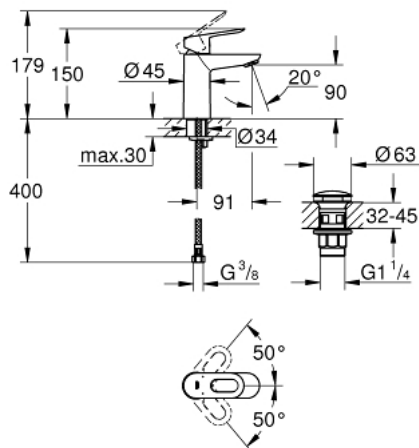

23 578 000 **START LOOP SINGLE-LEVER BASIN MIXER 1/2"**  
**S-SIZE**

**PRODUCT DESCRIPTION**

- Colour: chrome
- single hole installation
- metal lever
- GROHE SmoothControl 28 mm ceramic cartridge
- chrome finish
- mousseur 5.7 l/min
- smooth body
- waste set with push-open plug
- flexible connection hoses
- rapid installation system

23 578 000 **START LOOP SINGLE-LEVER BASIN MIXER 1/2"**  
**S-SIZE**

**SPARE PARTS**, julij 2016 – now

- 1: Lever (Spare part-nr. 46695000)
  - 2: Fitting ring (Spare part-nr. 46715000)
  - 3: Cartridge (Spare part-nr. 46580000)
  - 4: Mousseur (Spare part-nr. 48159000)
  - 5: Shank mounting kit (Spare part-nr. 46249000)
  - 6: Mounting wrench (Spare part-nr. 19017000)\*
- \* Optional accessories