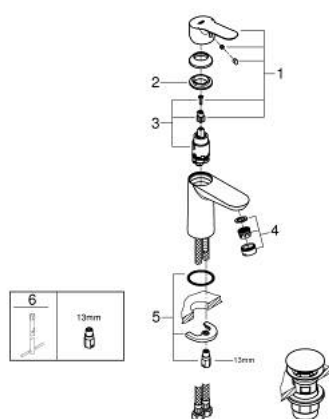

23 580 000 **START EDGE SINGLE-LEVER BASIN MIXER 1/2"**
S-SIZE

PRODUCT DESCRIPTION

- Colour: chrome
- single hole installation
- metal lever
- GROHE SmoothControl 28 mm ceramic cartridge
- chrome finish
- mousseur 5.7 l/min
- smooth body
- waste set with push-open plug
- flexible connection hoses
- rapid installation system

23 580 000 **START EDGE SINGLE-LEVER BASIN MIXER 1/2"**
S-SIZE

SPARE PARTS, junij 2016 – now

- 1: Lever (Spare part-nr. 46697000)
 - 2: Fitting ring (Spare part-nr. 46715000)
 - 3: Cartridge (Spare part-nr. 46580000)
 - 4: Mousseur (Spare part-nr. 48159000)
 - 5: Shank mounting kit (Spare part-nr. 46249000)
 - 6: Mounting wrench (Spare part-nr. 19017000)*
- * Optional accessories