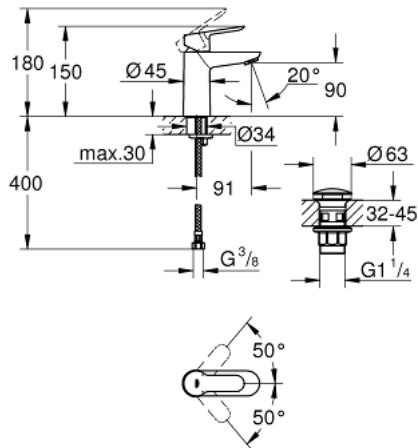

23 580 000 **START EDGE SINGLE-LEVER BASIN MIXER 1/2"**
S-SIZE

PRODUCT DESCRIPTION

- Colour: chrome
- single hole installation
- metal lever
- GROHE SmoothControl 28 mm ceramic cartridge
- chrome finish
- mousseur 5.7 l/min
- smooth body
- waste set with push-open plug
- flexible connection hoses
- rapid installation system

23 580 000 **START EDGE SINGLE-LEVER BASIN MIXER 1/2"**
S-SIZE

SPARE PARTS, junij 2016 – now

- 1: Lever (Spare part-nr. 46697000)
 - 2: Fitting ring (Spare part-nr. 46715000)
 - 3: Cartridge (Spare part-nr. 46580000)
 - 4: Mousseur (Spare part-nr. 48159000)
 - 5: Shank mounting kit (Spare part-nr. 46249000)
 - 6: Mounting wrench (Spare part-nr. 19017000)*
- * Optional accessories