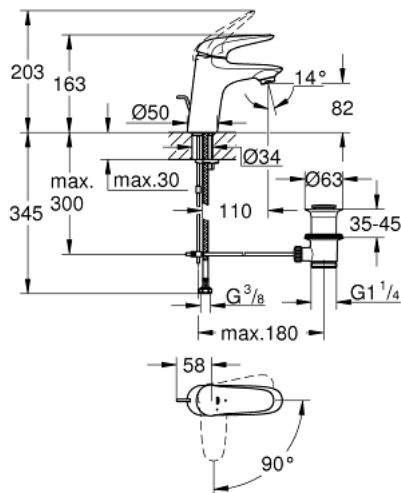

23 581 001 **WAVE SINGLE-LEVER BASIN MIXER 1/2"**
S-SIZE

PRODUCT DESCRIPTION

- Colour: chrome
- single hole installation
- metal lever
- GROHE SilkMove 35 mm ceramic cartridge
- OpenCold - cold water flow in mid-lever position
- adjustable flow rate limiter
- GROHE LongLife finish
- mousseur 5.7 l/min
- pop-up waste set 1 1/4"
- flexible connection hoses
- GROHE FastFixation rapid installation system
- GROHE QuickTool included

23 581 001 **WAVE SINGLE-LEVER BASIN MIXER 1/2"**
S-SIZE

SPARE PARTS, februar 2015 – now

- 1: Solid metal lever (Spare part-nr. 46952000)
 - 2: Cap (Spare part-nr. 46492000)
 - 3: Screw coupling (Spare part-nr. 46460000)
 - 4: Cartridge (Spare part-nr. 46863000)
 - 5: Pop-up rod (Spare part-nr. 46739000)
 - 6: Mousseur (Spare part-nr. 48159000)
 - 7: Shank mounting kit (Spare part-nr. 46671000)
 - 8: Waste set 1 1/4" (Spare part-nr. 28910000)
 - 8.1: Plug (Spare part-nr. 07182000)
 - 8.2: Eccentric rod (Spare part-nr. 07052000)
 - 9: Eccentric rod (Spare part-nr. 07341000)*
 - 10: Socket spanner (Spare part-nr. 19332000)*
 - 11: Mounting wrench (Spare part-nr. 19017000)*
- * Optional accessories