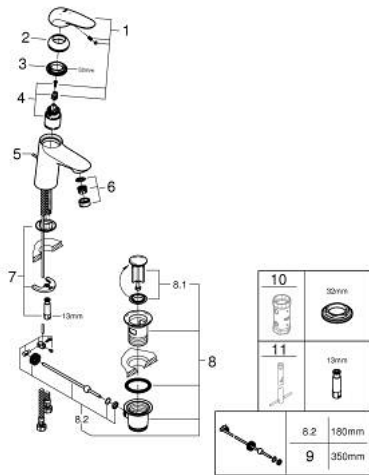

23 581 001 **WAVE SINGLE-LEVER BASIN MIXER 1/2"**
S-SIZE

PRODUCT DESCRIPTION

- Colour: chrome
- single hole installation
- metal lever
- GROHE SilkMove 35 mm ceramic cartridge
- OpenCold - cold water flow in mid-lever position
- adjustable flow rate limiter
- GROHE LongLife finish
- mousseur 5.7 l/min
- pop-up waste set 1 1/4"
- flexible connection hoses
- GROHE FastFixation rapid installation system
- GROHE QuickTool included

23 581 001 **WAVE SINGLE-LEVER BASIN MIXER 1/2"**
S-SIZE

SPARE PARTS, februar 2015 – now

- 1: Solid metal lever (Spare part-nr. 46952000)
 - 2: Cap (Spare part-nr. 46492000)
 - 3: Screw coupling (Spare part-nr. 46460000)
 - 4: Cartridge (Spare part-nr. 46863000)
 - 5: Pop-up rod (Spare part-nr. 46739000)
 - 6: Mousseur (Spare part-nr. 48159000)
 - 7: Shank mounting kit (Spare part-nr. 46671000)
 - 8: Waste set 1 1/4" (Spare part-nr. 28910000)
 - 8.1: Plug (Spare part-nr. 07182000)
 - 8.2: Eccentric rod (Spare part-nr. 07052000)
 - 9: Eccentric rod (Spare part-nr. 07341000)*
 - 10: Socket spanner (Spare part-nr. 19332000)*
 - 11: Mounting wrench (Spare part-nr. 19017000)*
- * Optional accessories