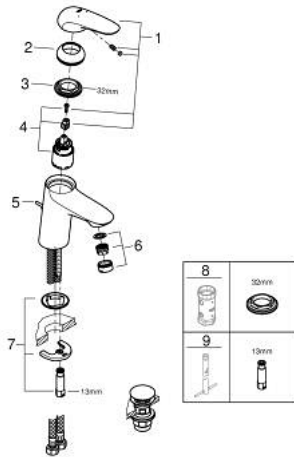

23 582 001 **WAVE SINGLE-LEVER BASIN MIXER 1/2"**
S-SIZE

PRODUCT DESCRIPTION

- Colour: chrome
- single hole installation
- metal lever
- GROHE SilkMove 35 mm ceramic cartridge
- with temperature limiter
- adjustable flow rate limiter
- GROHE LongLife finish
- mousseur 5.7 l/min
- smooth body
- waste set with push-open plug
- flexible connection hoses
- GROHE FastFixation rapid installation system
- GROHE QuickTool included

23 582 001 **WAVE SINGLE-LEVER BASIN MIXER 1/2"**
S-SIZE

SPARE PARTS, februar 2015 – now

- 1: Solid metal lever (Spare part-nr. 46951000)
 - 2: Cap (Spare part-nr. 46492000)
 - 3: Screw coupling (Spare part-nr. 46460000)
 - 4: Cartridge (Spare part-nr. 46374000)
 - 5: Pop-up rod (Spare part-nr. 46739000)
 - 6: Mousseur (Spare part-nr. 48159000)
 - 7: Shank mounting kit (Spare part-nr. 46671000)
 - 8: Socket spanner (Spare part-nr. 19332000)*
 - 9: Mounting wrench (Spare part-nr. 19017000)*
- * Optional accessories