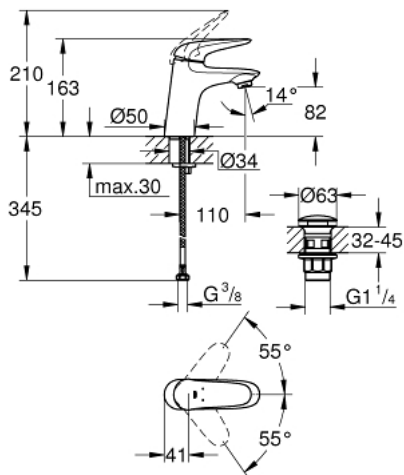

23 582 001 **WAVE SINGLE-LEVER BASIN MIXER 1/2"**
S-SIZE

PRODUCT DESCRIPTION

- Colour: chrome
- single hole installation
- metal lever
- GROHE SilkMove 35 mm ceramic cartridge
- with temperature limiter
- adjustable flow rate limiter
- GROHE LongLife finish
- mousseur 5.7 l/min
- smooth body
- waste set with push-open plug
- flexible connection hoses
- GROHE FastFixation rapid installation system
- GROHE QuickTool included

23 582 001 **WAVE SINGLE-LEVER BASIN MIXER 1/2"**
S-SIZE

SPARE PARTS, februar 2015 – now

- 1: Solid metal lever (Spare part-nr. 46951000)
 - 2: Cap (Spare part-nr. 46492000)
 - 3: Screw coupling (Spare part-nr. 46460000)
 - 4: Cartridge (Spare part-nr. 46374000)
 - 5: Pop-up rod (Spare part-nr. 46739000)
 - 6: Mousseur (Spare part-nr. 48159000)
 - 7: Shank mounting kit (Spare part-nr. 46671000)
 - 8: Socket spanner (Spare part-nr. 19332000)*
 - 9: Mounting wrench (Spare part-nr. 19017000)*
- * Optional accessories