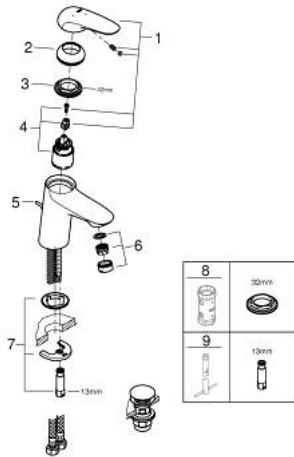

23 583 001 **WAVE SINGLE-LEVER BASIN MIXER 1/2"**
S-SIZE

PRODUCT DESCRIPTION

- Colour: chrome
- single hole installation
- metal lever
- GROHE SilkMove 35 mm ceramic cartridge
- EcoMode - cold water flow in mid-lever position saves energy
- adjustable flow rate limiter
- GROHE LongLife finish
- mousseur 5.7 l/min
- smooth body
- waste set with push-open plug
- flexible connection hoses
- GROHE FastFixation rapid installation system
- GROHE QuickTool included

23 583 001 **WAVE SINGLE-LEVER BASIN MIXER 1/2"**
S-SIZE

SPARE PARTS, februar 2015 – now

- 1: Solid metal lever (Spare part-nr. 46952000)
 - 2: Cap (Spare part-nr. 46492000)
 - 3: Screw coupling (Spare part-nr. 46460000)
 - 4: Cartridge (Spare part-nr. 46863000)
 - 5: Pop-up rod (Spare part-nr. 46739000)
 - 6: Mousseur (Spare part-nr. 48159000)
 - 7: Shank mounting kit (Spare part-nr. 46671000)
 - 8: Socket spanner (Spare part-nr. 19332000)*
 - 9: Mounting wrench (Spare part-nr. 19017000)*
- * Optional accessories