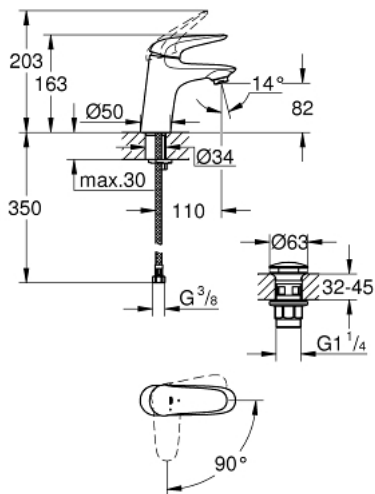

23 583 001 **WAVE SINGLE-LEVER BASIN MIXER 1/2"**
S-SIZE

PRODUCT DESCRIPTION

- Colour: chrome
- single hole installation
- metal lever
- GROHE SilkMove 35 mm ceramic cartridge
- EcoMode - cold water flow in mid-lever position saves energy
- adjustable flow rate limiter
- GROHE LongLife finish
- mousseur 5.7 l/min
- smooth body
- waste set with push-open plug
- flexible connection hoses
- GROHE FastFixation rapid installation system
- GROHE QuickTool included

23 583 001 **WAVE SINGLE-LEVER BASIN MIXER 1/2"**
S-SIZE

SPARE PARTS, februar 2015 – now

- 1: Solid metal lever (Spare part-nr. 46952000)
 - 2: Cap (Spare part-nr. 46492000)
 - 3: Screw coupling (Spare part-nr. 46460000)
 - 4: Cartridge (Spare part-nr. 46863000)
 - 5: Pop-up rod (Spare part-nr. 46739000)
 - 6: Mousseur (Spare part-nr. 48159000)
 - 7: Shank mounting kit (Spare part-nr. 46671000)
 - 8: Socket spanner (Spare part-nr. 19332000)*
 - 9: Mounting wrench (Spare part-nr. 19017000)*
- * Optional accessories