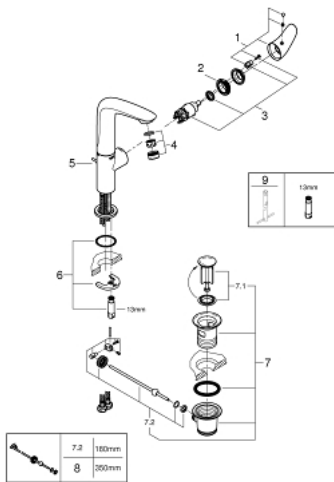

23 584 001 **WAVE SINGLE-LEVER BASIN MIXER 1/2"**
L-SIZE

PRODUCT DESCRIPTION

- Colour: chrome
- single hole installation
- metal lever
- GROHE SilkMove 28 mm ceramic cartridge
- with temperature limiter
- GROHE LongLife finish
- mousseur 5.7 l/min
- swivel cast spout
- swivel area 360°
- flexible connection hoses
- pop-up waste set 1 1/4"
- GROHE FastFixation rapid installation system
- GROHE QuickTool included

23 584 001 **WAVE SINGLE-LEVER BASIN MIXER 1/2"**
L-SIZE

SPARE PARTS, junij 2019 – now

- 1: Solid metal lever (Spare part-nr. 46953000)
 - 2: Fitting ring (Spare part-nr. 46715000)
 - 3: Cartridge (Spare part-nr. 46580000)
 - 4: Mousseur (Spare part-nr. 48159000)
 - 5: Pop-up rod (Spare part-nr. 46739000)
 - 6: Shank mounting kit (Spare part-nr. 46671000)
 - 7: Waste set 1 1/4" (Spare part-nr. 28910000)
 - 7.1: Plug (Spare part-nr. 07182000)
 - 7.2: Eccentric rod (Spare part-nr. 07052000)
 - 8: Eccentric rod (Spare part-nr. 07341000)*
 - 9: Mounting wrench (Spare part-nr. 19017000)*
- * Optional accessories