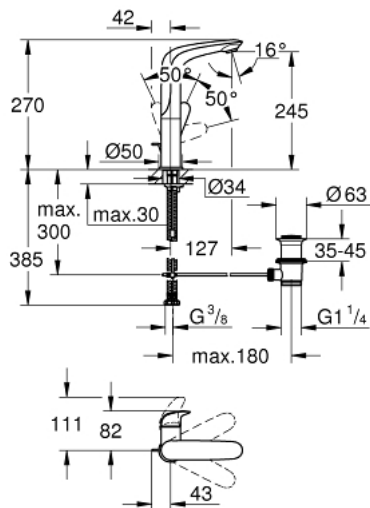

23 584 001 **WAVE SINGLE-LEVER BASIN MIXER 1/2"**
L-SIZE

PRODUCT DESCRIPTION

- Colour: chrome
- single hole installation
- metal lever
- GROHE SilkMove 28 mm ceramic cartridge
- with temperature limiter
- GROHE LongLife finish
- mousseur 5.7 l/min
- swivel cast spout
- swivel area 360°
- flexible connection hoses
- pop-up waste set 1 1/4"
- GROHE FastFixation rapid installation system
- GROHE QuickTool included

23 584 001 **WAVE SINGLE-LEVER BASIN MIXER 1/2"**
L-SIZE

SPARE PARTS, junij 2019 – now

- 1: Solid metal lever (Spare part-nr. 46953000)
 - 2: Fitting ring (Spare part-nr. 46715000)
 - 3: Cartridge (Spare part-nr. 46580000)
 - 4: Mousseur (Spare part-nr. 48159000)
 - 5: Pop-up rod (Spare part-nr. 46739000)
 - 6: Shank mounting kit (Spare part-nr. 46671000)
 - 7: Waste set 1 1/4" (Spare part-nr. 28910000)
 - 7.1: Plug (Spare part-nr. 07182000)
 - 7.2: Eccentric rod (Spare part-nr. 07052000)
 - 8: Eccentric rod (Spare part-nr. 07341000)*
 - 9: Mounting wrench (Spare part-nr. 19017000)*
- * Optional accessories