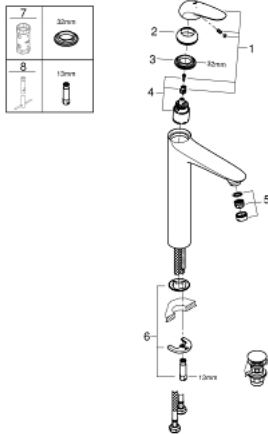

## 23 585 001 WAVE SINGLE-LEVER BASIN MIXER 1/2" XL-SIZE

### PRODUCT DESCRIPTION

- Colour: chrome
- single hole installation
- metal lever
- GROHE SilkMove 35 mm ceramic cartridge
- with temperature limiter
- GROHE LongLife finish
- mousseur 5.7 l/min
- smooth body
- waste set with push-open plug
- flexible connection hoses
- GROHE FastFixation rapid installation system
- GROHE QuickTool included

### SPARE PARTS, februar 2015 – now

- 1: Solid metal lever (Spare part-nr. 46951000)
  - 2: Cap (Spare part-nr. 46492000)
  - 3: Screw coupling (Spare part-nr. 46460000)
  - 4: Cartridge (Spare part-nr. 46374000)
  - 5: Flow straightener (Spare part-nr. 46837000)
  - 6: Shank mounting kit (Spare part-nr. 46671000)
  - 7: Socket spanner (Spare part-nr. 19332000)\*
  - 8: Mounting wrench (Spare part-nr. 19017000)\*
- \* Optional accessories