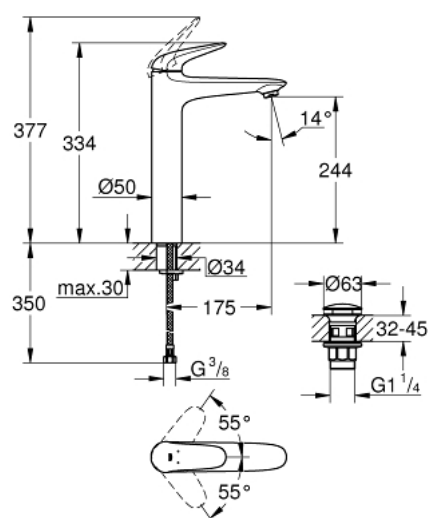

## 23 585 001 WAVE SINGLE-LEVER BASIN MIXER 1/2" XL-SIZE

### PRODUCT DESCRIPTION

- Colour: chrome
- single hole installation
- metal lever
- GROHE SilkMove 35 mm ceramic cartridge
- with temperature limiter
- GROHE LongLife finish
- mousseur 5.7 l/min
- smooth body
- waste set with push-open plug
- flexible connection hoses
- GROHE FastFixation rapid installation system
- GROHE QuickTool included

### SPARE PARTS, februar 2015 – now

- 1: Solid metal lever (Spare part-nr. 46951000)
  - 2: Cap (Spare part-nr. 46492000)
  - 3: Screw coupling (Spare part-nr. 46460000)
  - 4: Cartridge (Spare part-nr. 46374000)
  - 5: Flow straightener (Spare part-nr. 46837000)
  - 6: Shank mounting kit (Spare part-nr. 46671000)
  - 7: Socket spanner (Spare part-nr. 19332000)\*
  - 8: Mounting wrench (Spare part-nr. 19017000)\*
- \* Optional accessories