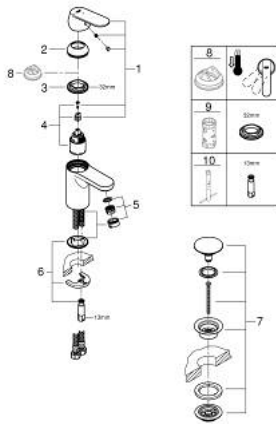

23 586 000 **GET SINGLE-LEVER BASIN MIXER 1/2"**
S-SIZE

PRODUCT DESCRIPTION

- Colour: chrome
- single hole installation
- metal lever
- GROHE SilkMove 35 mm ceramic cartridge
- EcoMode - cold water flow in mid-lever position saves energy
- adjustable flow rate limiter
- adjustable minimum flow rate approx. 2.5 l/min
- GROHE LongLife finish
- GROHE EcoJoy - Less water, perfect flow
- maximum flow rate (at 3 bar): 5 l/min
- smooth body with plastic push open waste set 1 1/4"
- flexible connection hoses
- noise classification I in accordance with DIN 4109
- GROHE QuickTool included

23 586 000 **GET SINGLE-LEVER BASIN MIXER 1/2"**
S-SIZE

SPARE PARTS, februar 2018 – now

- 1: Lever (Spare part-nr. 46828000)
 - 2: Cap (Spare part-nr. 46492000)
 - 3: Screw coupling (Spare part-nr. 46460000)
 - 4: Cartridge (Spare part-nr. 46863000)
 - 5: Mousseur (Spare part-nr. 48159000)
 - 6: Shank mounting kit (Spare part-nr. 46671000)
 - 7: Waste set with push-open plug (Spare part-nr. 65807000)
 - 7.1: Nipple (Spare part-nr. 45986000)
 - 8: Temperature limiter (Spare part-nr. 46375000)*
 - 9: Socket spanner (Spare part-nr. 19332000)*
 - 10: Mounting wrench (Spare part-nr. 19017000)*
- * Optional accessories