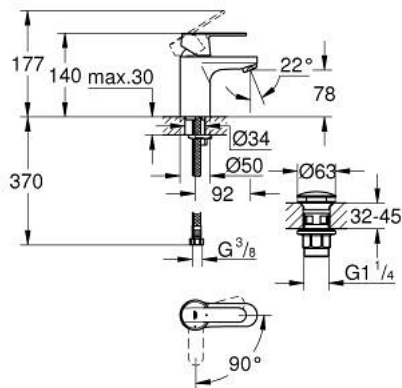

23 586 000 **GET SINGLE-LEVER BASIN MIXER 1/2"**
S-SIZE

PRODUCT DESCRIPTION

- Colour: chrome
- single hole installation
- metal lever
- GROHE SilkMove 35 mm ceramic cartridge
- EcoMode - cold water flow in mid-lever position saves energy
- adjustable flow rate limiter
- adjustable minimum flow rate approx. 2.5 l/min
- GROHE LongLife finish
- GROHE EcoJoy - Less water, perfect flow
- maximum flow rate (at 3 bar): 5 l/min
- smooth body with plastic push open waste set 1 1/4"
- flexible connection hoses
- noise classification I in accordance with DIN 4109
- GROHE QuickTool included

23 586 000 **GET SINGLE-LEVER BASIN MIXER 1/2"**
S-SIZE

SPARE PARTS, februar 2018 – now

- 1: Lever (Spare part-nr. 46828000)
 - 2: Cap (Spare part-nr. 46492000)
 - 3: Screw coupling (Spare part-nr. 46460000)
 - 4: Cartridge (Spare part-nr. 46863000)
 - 5: Mousseur (Spare part-nr. 48159000)
 - 6: Shank mounting kit (Spare part-nr. 46671000)
 - 7: Waste set with push-open plug (Spare part-nr. 65807000)
 - 7.1: Nipple (Spare part-nr. 45986000)
 - 8: Temperature limiter (Spare part-nr. 46375000)*
 - 9: Socket spanner (Spare part-nr. 19332000)*
 - 10: Mounting wrench (Spare part-nr. 19017000)*
- * Optional accessories