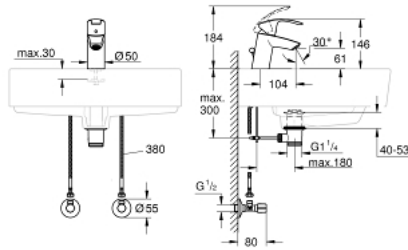

## 23 588 000 EUROSMART SINGLE-LEVER BASIN MIXER WITH ANGLE VALVES, 1/2"

### PRODUCT DESCRIPTION

- Colour: chrome
- consisting of:
  - Eurosmart single-lever basin mixer, 1/2" (33 265 002)S-Size
  - single hole installation
  - metal lever
  - GROHE SilkMove 35 mm ceramic cartridge
  - adjustable flow rate limiter
  - with temperature limiter
  - GROHE LongLife finish
  - GROHE EcoJoy mousseur 5.7 l/min
  - GROHE FastFixation rapid installation system
  - pop-up waste set 1 1/4"
  - flexible connection hoses
  - angle valve, 1/2" (2 x 22 037 000)

### SPARE PARTS, februar 2015 – now

- 1: Lever (Spare part-nr. 46897000)
- 2: Cap (Spare part-nr. 46492000)
- 3: Screw coupling (Spare part-nr. 46460000)
- 4: Cartridge (Spare part-nr. 46374000)
- 5: Pop-up rod (Spare part-nr. 06329000)
- 6: Mousseur (Spare part-nr. 48159000)
- 7: Shank mounting kit (Spare part-nr. 46671000)
- 8: Waste set 1 1/4" (Spare part-nr. 28910000)
- 8.1: Plug (Spare part-nr. 07182000)
- 8.2: Eccentric rod (Spare part-nr. 07052000)
- 9: Socket spanner (Spare part-nr. 19332000)\*
- 10: Mounting wrench (Spare part-nr. 19017000)\*
- 11: Eccentric rod (Spare part-nr. 07341000)\*