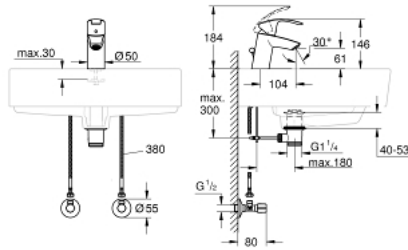

23 588 000 EUROSMART SINGLE-LEVER BASIN MIXER WITH ANGLE VALVES, 1/2"

PRODUCT DESCRIPTION

- Colour: chrome
- consisting of:
 - Eurosmart single-lever basin mixer, 1/2" (33 265 002)S-Size
 - single hole installation
 - metal lever
 - GROHE SilkMove 35 mm ceramic cartridge
 - adjustable flow rate limiter
 - with temperature limiter
 - GROHE LongLife finish
 - mousseur 5.7 l/min
 - GROHE FastFixation rapid installation system
 - pop-up waste set 1 1/4"
 - flexible connection hoses
 - angle valve, 1/2" (2 x 22 037 000)

23 588 000 EUROSMART SINGLE-LEVER BASIN MIXER WITH ANGLE VALVES, 1/2"

SPARE PARTS, februar 2015 – now

- 1: Lever (Spare part-nr. 46897000)
- 2: Cap (Spare part-nr. 46492000)
- 3: Screw coupling (Spare part-nr. 46460000)
- 4: Cartridge (Spare part-nr. 46374000)
- 5: Pop-up rod (Spare part-nr. 06329000)
- 6: Mousseur (Spare part-nr. 48159000)
- 7: Shank mounting kit (Spare part-nr. 46671000)
- 8: Waste set 1 1/4" (Spare part-nr. 28910000)
- 8.1: Plug (Spare part-nr. 07182000)
- 8.2: Eccentric rod (Spare part-nr. 07052000)
- 9: Socket spanner (Spare part-nr. 19332000)*
- 10: Mounting wrench (Spare part-nr. 19017000)*
- 11: Eccentric rod (Spare part-nr. 07341000)*