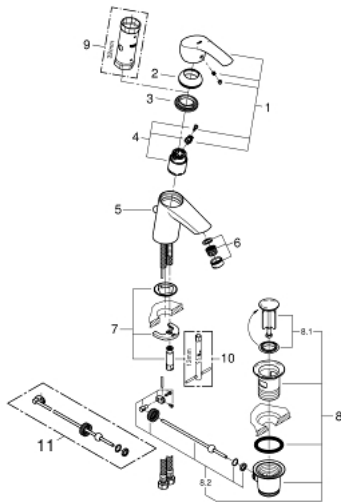

## 23 588 000 EUROSMART SINGLE-LEVER BASIN MIXER WITH ANGLE VALVES, 1/2"

### PRODUCT DESCRIPTION

- Colour: chrome
- consisting of:
  - Eurosmart single-lever basin mixer, 1/2" (33 265 002)S-Size
  - single hole installation
  - metal lever
  - GROHE SilkMove 35 mm ceramic cartridge
  - adjustable flow rate limiter
  - with temperature limiter
  - GROHE LongLife finish
  - GROHE EcoJoy mousseur 5.7 l/min
  - GROHE FastFixation rapid installation system
  - pop-up waste set 1 1/4"
  - flexible connection hoses
  - angle valve, 1/2" (2 x 22 037 000)

### SPARE PARTS, februar 2015 – now

- 1: Lever (Spare part-nr. 46897000)
- 2: Cap (Spare part-nr. 46492000)
- 3: Screw coupling (Spare part-nr. 46460000)
- 4: Cartridge (Spare part-nr. 46374000)
- 5: Pop-up rod (Spare part-nr. 06329000)
- 6: Mousseur (Spare part-nr. 48159000)
- 7: Shank mounting kit (Spare part-nr. 46671000)
- 8: Waste set 1 1/4" (Spare part-nr. 28910000)
- 8.1: Plug (Spare part-nr. 07182000)
- 8.2: Eccentric rod (Spare part-nr. 07052000)
- 9: Socket spanner (Spare part-nr. 19332000)\*
- 10: Mounting wrench (Spare part-nr. 19017000)\*
- 11: Eccentric rod (Spare part-nr. 07341000)\*