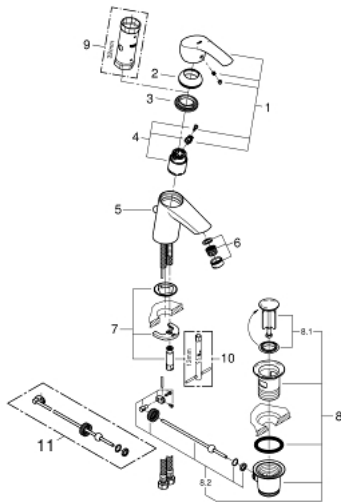

23 588 000 EUROSMART SINGLE-LEVER BASIN MIXER WITH ANGLE VALVES, 1/2"

PRODUCT DESCRIPTION

- Colour: chrome
- consisting of:
 - Eurosmart single-lever basin mixer, 1/2" (33 265 002)S-Size
 - single hole installation
 - metal lever
 - GROHE SilkMove 35 mm ceramic cartridge
 - adjustable flow rate limiter
 - with temperature limiter
 - GROHE LongLife finish
 - mousseur 5.7 l/min
 - GROHE FastFixation rapid installation system
 - pop-up waste set 1 1/4"
 - flexible connection hoses
 - angle valve, 1/2" (2 x 22 037 000)

23 588 000 EUROSMART SINGLE-LEVER BASIN MIXER WITH ANGLE VALVES, 1/2"

SPARE PARTS, februar 2015 – now

- 1: Lever (Spare part-nr. 46897000)
- 2: Cap (Spare part-nr. 46492000)
- 3: Screw coupling (Spare part-nr. 46460000)
- 4: Cartridge (Spare part-nr. 46374000)
- 5: Pop-up rod (Spare part-nr. 06329000)
- 6: Mousseur (Spare part-nr. 48159000)
- 7: Shank mounting kit (Spare part-nr. 46671000)
- 8: Waste set 1 1/4" (Spare part-nr. 28910000)
- 8.1: Plug (Spare part-nr. 07182000)
- 8.2: Eccentric rod (Spare part-nr. 07052000)
- 9: Socket spanner (Spare part-nr. 19332000)*
- 10: Mounting wrench (Spare part-nr. 19017000)*
- 11: Eccentric rod (Spare part-nr. 07341000)*