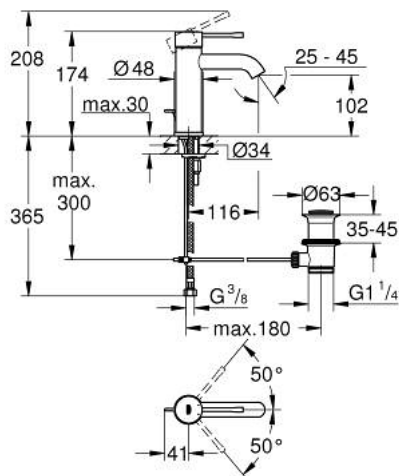

23 589 001 **ESSENCE SINGLE-LEVER BASIN MIXER 1/2"**  
**S-SIZE**

**PRODUCT DESCRIPTION**

- Colour: chrome
- single hole installation
- metal lever
- GROHE SilkMove 28 mm ceramic cartridge
- with temperature limiter
- GROHE LongLife finish
- GROHE EcoJoy - Less water, perfect flow
- maximum flow rate (at 3 bar): 5.7 l/min
- GROHE AquaGuide adjustable mousseur
- GROHE FastFixation Plus installation system
- pop-up waste set 1 1/4"
- flexible connection hoses

23 589 001 **ESSENCE SINGLE-LEVER BASIN MIXER 1/2"**  
**S-SIZE**

**SPARE PARTS**, marec 2015 – now

- 1: Lever (Spare part-nr. 46917000)
  - 2: Fitting ring (Spare part-nr. 46715000)
  - 3: Cartridge (Spare part-nr. 46580000)
  - 4: Pop-up rod (Spare part-nr. 46739000)
  - 5: Mousseur (Spare part-nr. 48270000)
  - 6: Shank mounting kit (Spare part-nr. 46645000)
  - 7: Waste set 1 1/4" (Spare part-nr. 28910000)
  - 7.1: Plug (Spare part-nr. 07182000)
  - 7.2: Eccentric rod (Spare part-nr. 07052000)
  - 8: Mounting wrench (Spare part-nr. 19017000)\*
  - 9: Eccentric rod (Spare part-nr. 07341000)\*
- \* Optional accessories