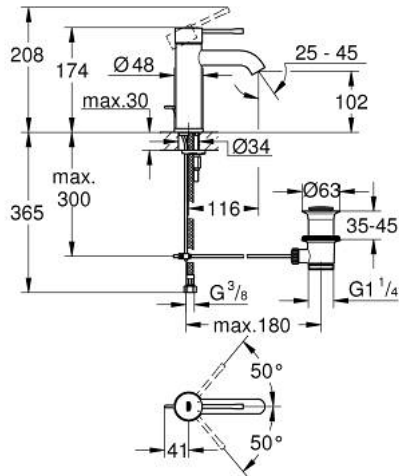

23 589 AL1 ESSENCE SINGLE-LEVER BASIN MIXER 1/2"  
S-SIZE

**PRODUCT DESCRIPTION**

- Colour: brushed hard graphite
- single hole installation
- metal lever
- GROHE SilkMove 28 mm ceramic cartridge
- with temperature limiter
- GROHE LongLife finish
- mousseur 5.7 l/min
- GROHE AquaGuide adjustable mousseur
- GROHE FastFixation Plus installation system
- pop-up waste set 1 1/4"
- flexible connection hoses

23 589 AL1 **ESSENCE SINGLE-LEVER BASIN MIXER 1/2"**  
**S-SIZE**

**SPARE PARTS**, julij 2016 – now

- 1: Lever (Spare part-nr. 46917AL0)
  - 2: Fitting ring (Spare part-nr. 46715000)
  - 3: Cartridge (Spare part-nr. 46580000)
  - 4: Pop-up rod (Spare part-nr. 46739AL0)
  - 5: Mousseur (Spare part-nr. 48270000)
  - 6: Shank mounting kit (Spare part-nr. 46645000)
  - 7: Waste set 1 1/4" (Spare part-nr. 28910AL0)
  - 7.1: Plug (Spare part-nr. 07182AL0)
  - 7.2: Eccentric rod (Spare part-nr. 07052000)
  - 8: Mounting wrench (Spare part-nr. 19017000)\*
  - 9: Eccentric rod (Spare part-nr. 07341000)\*
- \* Optional accessories