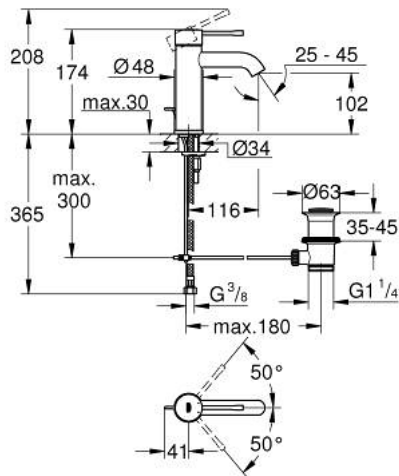

23 589 DC1 **ESSENCE SINGLE-LEVER BASIN MIXER 1/2"**
S-SIZE

PRODUCT DESCRIPTION

- Colour: supersteel
- single hole installation
- metal lever
- GROHE SilkMove 28 mm ceramic cartridge
- with temperature limiter
- GROHE LongLife finish
- GROHE EcoJoy - Less water, perfect flow
- maximum flow rate (at 3 bar): 5.7 l/min
- GROHE AquaGuide adjustable mousseur
- GROHE FastFixation Plus installation system
- pop-up waste set 1 1/4"
- flexible connection hoses

23 589 DC1 **ESSENCE SINGLE-LEVER BASIN MIXER 1/2"**
S-SIZE

SPARE PARTS, januar 2016 – now

- 1: Lever (Spare part-nr. 46917DC0)
 - 2: Fitting ring (Spare part-nr. 46715000)
 - 3: Cartridge (Spare part-nr. 46580000)
 - 4: Pop-up rod (Spare part-nr. 46739EN0)
 - 5: Mousseur (Spare part-nr. 48270000)
 - 6: Shank mounting kit (Spare part-nr. 46645000)
 - 7: Waste set 1 1/4" (Spare part-nr. 28910DC0)
 - 7.1: Plug (Spare part-nr. 07182DC0)
 - 7.2: Eccentric rod (Spare part-nr. 07052000)
 - 8: Mounting wrench (Spare part-nr. 19017000)*
 - 9: Eccentric rod (Spare part-nr. 07341000)*
- * Optional accessories