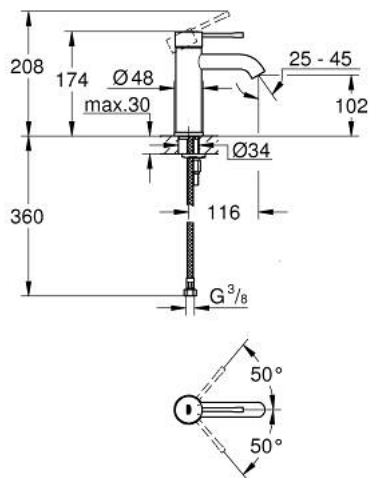

23 590 001 **ESSENCE SINGLE-LEVER BASIN MIXER 1/2"**
S-SIZE

PRODUCT DESCRIPTION

- Colour: chrome
- single hole installation
- metal lever
- GROHE SilkMove 28 mm ceramic cartridge
- with temperature limiter
- GROHE LongLife finish
- GROHE EcoJoy - Less water, perfect flow
- maximum flow rate (at 3 bar): 5.7 l/min
- GROHE AquaGuide adjustable mousseur
- GROHE FastFixation Plus installation system
- smooth body
- flexible connection hoses

23 590 001 **ESSENCE SINGLE-LEVER BASIN MIXER 1/2"**
S-SIZE

SPARE PARTS, februar 2022 – now

- 1: Lever (Spare part-nr. 46917000)
 - 2: Fitting ring (Spare part-nr. 46715000)
 - 3: Cartridge (Spare part-nr. 46580000)
 - 4: Mousseur (Spare part-nr. 48270000)
 - 5: Escutcheon (Spare part-nr. 48603000)
 - 6: Shank mounting kit (Spare part-nr. 46645000)
 - 7: Mounting wrench (Spare part-nr. 19017000)*
 - 8: Waste set with push-open plug (Spare part-nr. 65807000)*
- * Optional accessories