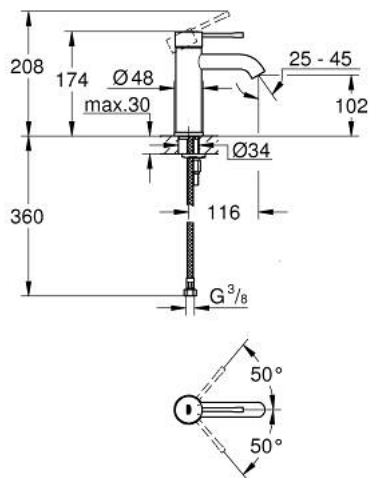

23 590 001 **ESSENCE SINGLE-LEVER BASIN MIXER 1/2"**
S-SIZE

PRODUCT DESCRIPTION

- Colour: chrome
- single hole installation
- metal lever
- GROHE SilkMove 28 mm ceramic cartridge
- with temperature limiter
- GROHE LongLife finish
- GROHE EcoJoy mousseur 5.7 l/min
- GROHE AquaGuide adjustable mousseur
- GROHE FastFixation Plus installation system
- smooth body
- flexible connection hoses

23 590 001 **ESSENCE SINGLE-LEVER BASIN MIXER 1/2"**
S-SIZE

SPARE PARTS, februar 2022 – now

- 1: Lever (Spare part-nr. 46917000)
 - 2: Fitting ring (Spare part-nr. 46715000)
 - 3: Cartridge (Spare part-nr. 46580000)
 - 4: Mousseur (Spare part-nr. 48270000)
 - 5: Escutcheon (Spare part-nr. 48603000)
 - 6: Shank mounting kit (Spare part-nr. 46645000)
 - 7: Mounting wrench (Spare part-nr. 19017000)*
 - 8: Waste set with push-open plug (Spare part-nr. 65807000)*
- * Optional accessories