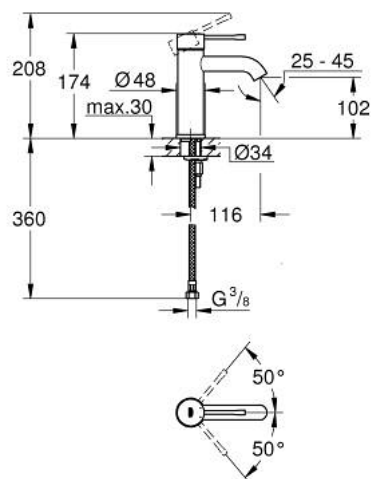

23 590 A01 **ESSENCE SINGLE-LEVER BASIN MIXER 1/2"**  
**S-SIZE**

**PRODUCT DESCRIPTION**

- Colour: hard graphite
- single hole installation
- metal lever
- GROHE SilkMove 28 mm ceramic cartridge
- with temperature limiter
- GROHE LongLife finish
- GROHE EcoJoy mousseur 5.7 l/min
- GROHE AquaGuide adjustable mousseur
- GROHE FastFixation Plus installation system
- smooth body
- flexible connection hoses

23 590 A01 **ESSENCE SINGLE-LEVER BASIN MIXER 1/2"**  
**S-SIZE**

**SPARE PARTS**, februar 2022 – now

- 1: Lever (Spare part-nr. 46917A00)
  - 2: Fitting ring (Spare part-nr. 46715000)
  - 3: Cartridge (Spare part-nr. 46580000)
  - 4: Mousseur (Spare part-nr. 48270000)
  - 5: Escutcheon (Spare part-nr. 48603A00)
  - 6: Shank mounting kit (Spare part-nr. 46645000)
  - 7: Mounting wrench (Spare part-nr. 19017000)\*
  - 8: Waste set with push-open plug (Spare part-nr. 65807A00)\*
- \* Optional accessories