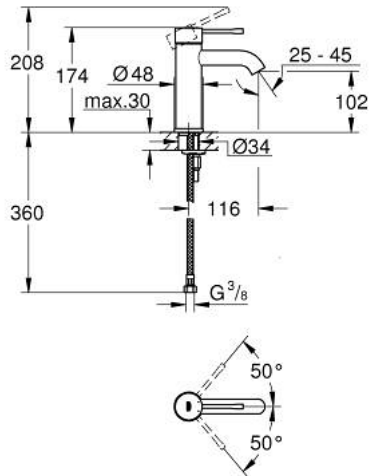

23 590 AL1 ESSENCE SINGLE-LEVER BASIN MIXER 1/2"
S-SIZE

PRODUCT DESCRIPTION

- Colour: brushed hard graphite
- single hole installation
- metal lever
- GROHE SilkMove 28 mm ceramic cartridge
- with temperature limiter
- GROHE LongLife finish
- GROHE EcoJoy - Less water, perfect flow
- maximum flow rate (at 3 bar): 5.7 l/min
- GROHE AquaGuide adjustable mousseur
- GROHE FastFixation Plus installation system
- smooth body
- flexible connection hoses

23 590 AL1 ESSENCE SINGLE-LEVER BASIN MIXER 1/2" S-SIZE

SPARE PARTS, februar 2022 – now

- 1: Lever (Spare part-nr. 46917AL0)
 - 2: Fitting ring (Spare part-nr. 46715000)
 - 3: Cartridge (Spare part-nr. 46580000)
 - 4: Mousseur (Spare part-nr. 48270000)
 - 5: Escutcheon (Spare part-nr. 48603AL0)
 - 6: Shank mounting kit (Spare part-nr. 46645000)
 - 7: Mounting wrench (Spare part-nr. 19017000)*
 - 8: Waste set with push-open plug (Spare part-nr. 65807AL0)*
- * Optional accessories