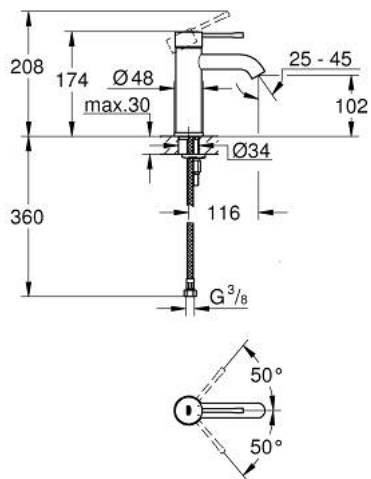

23 590 DA1 **ESSENCE SINGLE-LEVER BASIN MIXER 1/2"**
S-SIZE

PRODUCT DESCRIPTION

- Colour: warm sunset
- single hole installation
- metal lever
- GROHE SilkMove 28 mm ceramic cartridge
- with temperature limiter
- GROHE LongLife finish
- GROHE EcoJoy - Less water, perfect flow
- maximum flow rate (at 3 bar): 5.7 l/min
- GROHE AquaGuide adjustable mousseur
- GROHE FastFixation Plus installation system
- smooth body
- flexible connection hoses

23 590 DA1 **ESSENCE SINGLE-LEVER BASIN MIXER 1/2"**
S-SIZE

SPARE PARTS, februar 2022 – now

- 1: Lever (Spare part-nr. 46917DA0)
 - 2: Fitting ring (Spare part-nr. 46715000)
 - 3: Cartridge (Spare part-nr. 46580000)
 - 4: Mousseur (Spare part-nr. 48270000)
 - 5: Escutcheon (Spare part-nr. 48603DA0)
 - 6: Shank mounting kit (Spare part-nr. 46645000)
 - 7: Mounting wrench (Spare part-nr. 19017000)*
 - 8: Waste set with push-open plug (Spare part-nr. 65807DA0)*
- * Optional accessories