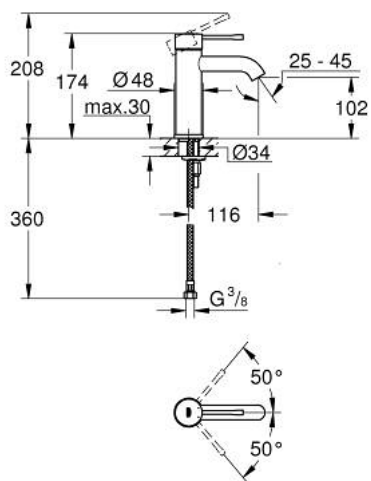

23 590 DA1 **ESSENCE SINGLE-LEVER BASIN MIXER 1/2"**
S-SIZE

PRODUCT DESCRIPTION

- Colour: warm sunset
- single hole installation
- metal lever
- GROHE SilkMove 28 mm ceramic cartridge
- with temperature limiter
- GROHE LongLife finish
- GROHE EcoJoy mousseur 5.7 l/min
- GROHE AquaGuide adjustable mousseur
- GROHE FastFixation Plus installation system
- smooth body
- flexible connection hoses

23 590 DA1 **ESSENCE SINGLE-LEVER BASIN MIXER 1/2"**
S-SIZE

SPARE PARTS, februar 2022 – now

- 1: Lever (Spare part-nr. 46917DA0)
 - 2: Fitting ring (Spare part-nr. 46715000)
 - 3: Cartridge (Spare part-nr. 46580000)
 - 4: Mousseur (Spare part-nr. 48270000)
 - 5: Escutcheon (Spare part-nr. 48603DA0)
 - 6: Shank mounting kit (Spare part-nr. 46645000)
 - 7: Mounting wrench (Spare part-nr. 19017000)*
 - 8: Waste set with push-open plug (Spare part-nr. 65807DA0)*
- * Optional accessories