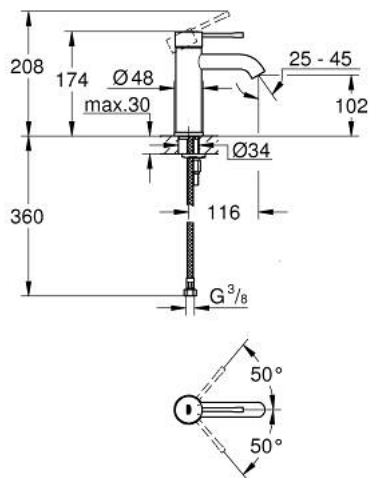

23 590 DC1 **ESSENCE SINGLE-LEVER BASIN MIXER 1/2"**
S-SIZE

PRODUCT DESCRIPTION

- Colour: supersteel
- single hole installation
- metal lever
- GROHE SilkMove 28 mm ceramic cartridge
- with temperature limiter
- GROHE LongLife finish
- GROHE EcoJoy - Less water, perfect flow
- maximum flow rate (at 3 bar): 5.7 l/min
- GROHE AquaGuide adjustable mousseur
- GROHE FastFixation Plus installation system
- smooth body
- flexible connection hoses

23 590 DC1 ESSENCE SINGLE-LEVER BASIN MIXER 1/2" S-SIZE

SPARE PARTS, februar 2022 – now

- 1: Lever (Spare part-nr. 46917DC0)
 - 2: Fitting ring (Spare part-nr. 46715000)
 - 3: Cartridge (Spare part-nr. 46580000)
 - 4: Mousseur (Spare part-nr. 48270000)
 - 5: Escutcheon (Spare part-nr. 48603DC0)
 - 6: Shank mounting kit (Spare part-nr. 46645000)
 - 7: Mounting wrench (Spare part-nr. 19017000)*
 - 8: Waste set with push-open plug (Spare part-nr. 65807DC0)*
- * Optional accessories