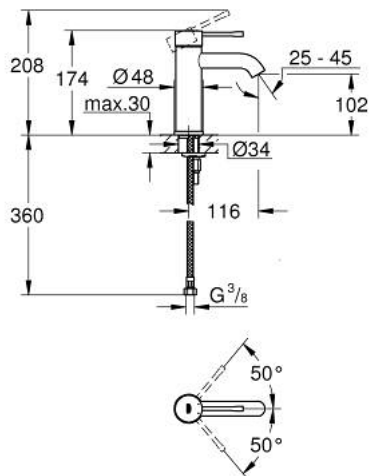

23 590 DL1 **ESSENCE SINGLE-LEVER BASIN MIXER 1/2"**
S-SIZE

PRODUCT DESCRIPTION

- Colour: brushed warm sunset
- single hole installation
- metal lever
- GROHE SilkMove 28 mm ceramic cartridge
- with temperature limiter
- GROHE LongLife finish
- GROHE EcoJoy mousseur 5.7 l/min
- GROHE AquaGuide adjustable mousseur
- GROHE FastFixation Plus installation system
- smooth body
- flexible connection hoses

23 590 DL1 **ESSENCE SINGLE-LEVER BASIN MIXER 1/2"**
S-SIZE

SPARE PARTS, februar 2022 – now

- 1: Lever (Spare part-nr. 46917DL0)
 - 2: Fitting ring (Spare part-nr. 46715000)
 - 3: Cartridge (Spare part-nr. 46580000)
 - 4: Mousseur (Spare part-nr. 48270000)
 - 5: Escutcheon (Spare part-nr. 48603DL0)
 - 6: Shank mounting kit (Spare part-nr. 46645000)
 - 7: Mounting wrench (Spare part-nr. 19017000)*
 - 8: Waste set with push-open plug (Spare part-nr. 65807DL0)*
- * Optional accessories