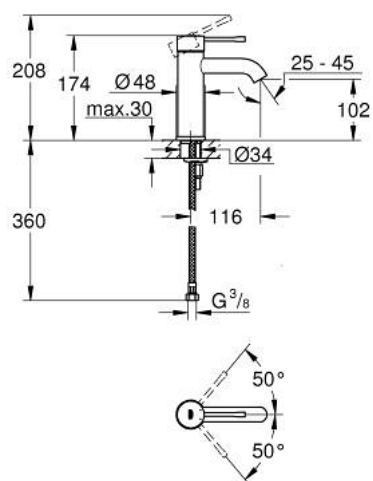

23 590 GL1 **ESSENCE SINGLE-LEVER BASIN MIXER 1/2"**  
**S-SIZE**

**PRODUCT DESCRIPTION**

- Colour: cool sunrise
- single hole installation
- metal lever
- GROHE SilkMove 28 mm ceramic cartridge
- with temperature limiter
- GROHE LongLife finish
- GROHE EcoJoy - Less water, perfect flow
- maximum flow rate (at 3 bar): 5.7 l/min
- GROHE AquaGuide adjustable mousseur
- GROHE FastFixation Plus installation system
- smooth body
- flexible connection hoses

## 23 590 GL1 ESSENCE SINGLE-LEVER BASIN MIXER 1/2" S-SIZE

### SPARE PARTS, februar 2022 – now

- 1: Lever (Spare part-nr. 46917GL0)
  - 2: Fitting ring (Spare part-nr. 46715000)
  - 3: Cartridge (Spare part-nr. 46580000)
  - 4: Mousseur (Spare part-nr. 48270000)
  - 5: Escutcheon (Spare part-nr. 48603GL0)
  - 6: Shank mounting kit (Spare part-nr. 46645000)
  - 7: Mounting wrench (Spare part-nr. 19017000)\*
  - 8: Waste set with push-open plug (Spare part-nr. 65807GL0)\*
- \* Optional accessories