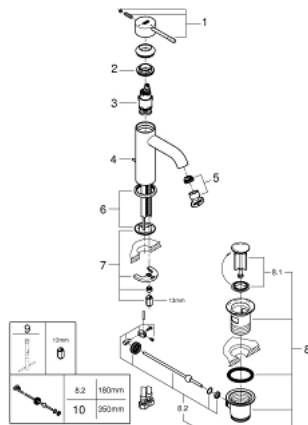

23 591 001 **ESSENCE SINGLE-LEVER BASIN MIXER 1/2"**
S-SIZE

PRODUCT DESCRIPTION

- Colour: chrome
- single hole installation
- metal lever
- GROHE SilkMove 28 mm ceramic cartridge
- OpenCold - cold water flow in mid-lever position
- with temperature limiter
- GROHE LongLife finish
- GROHE EcoJoy - Less water, perfect flow
- maximum flow rate (at 3 bar): 5 l/min
- GROHE AquaGuide adjustable mousseur
- GROHE FastFixation Plus installation system
- pop-up waste set 1 1/4"
- flexible connection hoses

23 591 001 **ESSENCE SINGLE-LEVER BASIN MIXER 1/2"**
S-SIZE

SPARE PARTS, december 2021 – now

- 1: Lever (Spare part-nr. 46918000)
- 2: Fitting ring (Spare part-nr. 46715000)
- 3: Cartridge (Spare part-nr. 46580000)
- 4: Pop-up rod (Spare part-nr. 46739000)
- 5: Mousseur (Spare part-nr. 48270000)
- 6: Escutcheon (Spare part-nr. 48603000)
- 7: Shank mounting kit (Spare part-nr. 46645000)
- 8: Waste set 1 1/4" (Spare part-nr. 28910000)
- 8.1: Plug (Spare part-nr. 07182000)
- 8.2: Eccentric rod (Spare part-nr. 07052000)
- 9: Mounting wrench (Spare part-nr. 19017000)*
- 10: Eccentric rod (Spare part-nr. 07341000)*