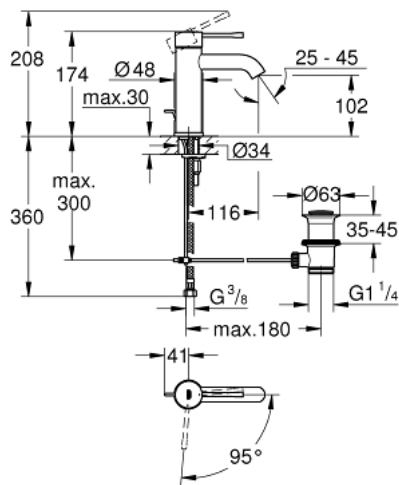

23 591 001 **ESSENCE SINGLE-LEVER BASIN MIXER 1/2"**
S-SIZE

PRODUCT DESCRIPTION

- Colour: chrome
- single hole installation
- metal lever
- GROHE SilkMove 28 mm ceramic cartridge
- OpenCold - cold water flow in mid-lever position
- with temperature limiter
- GROHE LongLife finish
- GROHE EcoJoy - Less water, perfect flow
- maximum flow rate (at 3 bar): 5 l/min
- GROHE AquaGuide adjustable mousseur
- GROHE FastFixation Plus installation system
- pop-up waste set 1 1/4"
- flexible connection hoses

23 591 001 **ESSENCE SINGLE-LEVER BASIN MIXER 1/2"**
S-SIZE

SPARE PARTS, december 2021 – now

- 1: Lever (Spare part-nr. 46918000)
- 2: Fitting ring (Spare part-nr. 46715000)
- 3: Cartridge (Spare part-nr. 46580000)
- 4: Pop-up rod (Spare part-nr. 46739000)
- 5: Mousseur (Spare part-nr. 48270000)
- 6: Escutcheon (Spare part-nr. 48603000)
- 7: Shank mounting kit (Spare part-nr. 46645000)
- 8: Waste set 1 1/4" (Spare part-nr. 28910000)
- 8.1: Plug (Spare part-nr. 07182000)
- 8.2: Eccentric rod (Spare part-nr. 07052000)
- 9: Mounting wrench (Spare part-nr. 19017000)*
- 10: Eccentric rod (Spare part-nr. 07341000)*