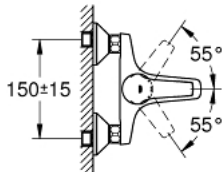

23 599 000 **GROHE BAUCURVE SINGLE-LEVER BATH MIXER 1/2"**

**PRODUCT DESCRIPTION**

- Colour: chrome
- wall mounted
- metal lever
- GROHE SmoothControl 35 mm ceramic cartridge
- GROHE LongLife finish
- automatic diverter: bath/shower
- mousseur
- S-unions
- metal wall escutcheon

## 23 599 000 GROHE BAUCURVE SINGLE-LEVER BATH MIXER 1/2"

### SPARE PARTS, maj 2015 – now

- 1: Lever (Spare part-nr. 46960000)
  - 2: Cap (Spare part-nr. 46899000)
  - 3: Cartridge (Spare part-nr. 46374000)
  - 4: Diverter knob (Spare part-nr. 65648000)
  - 5: Diverter (Spare part-nr. 65655000)
  - 6: Mousseur (Spare part-nr. 13952000)
  - 7: S-union (Spare part-nr. 12075000)
  - 7.1: Seal (Spare part-nr. 0138600M)
  - 7.2: Escutcheon (Spare part-nr. 0221000M)
  - 8: Screw connection 1/2" (Spare part-nr. 45044000)
  - 9: Extension 3/4", 20 mm (Spare part-nr. 0713000M)\*
  - 10: Temperature limiter (Spare part-nr. 46375000)\*
  - 11: Socket spanner (Spare part-nr. 19332000)\*
  - 12: Special spanner (Spare part-nr. 19377000)\*
- \* Optional accessories