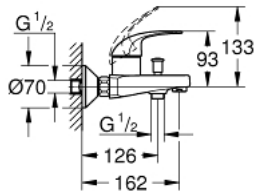

23 599 000 **GROHE BAUCURVE SINGLE-LEVER BATH MIXER 1/2"**

**PRODUCT DESCRIPTION**

- Colour: chrome
- wall mounted
- metal lever
- GROHE SmoothControl 35 mm ceramic cartridge
- GROHE LongLife finish
- automatic diverter: bath/shower
- mousseur
- S-unions
- metal wall escutcheon

## 23 599 000 GROHE BAUCURVE SINGLE-LEVER BATH MIXER 1/2"

### SPARE PARTS, maj 2015 – now

- 1: Lever (Spare part-nr. 46960000)
  - 2: Cap (Spare part-nr. 46899000)
  - 3: Cartridge (Spare part-nr. 46374000)
  - 4: Diverter knob (Spare part-nr. 65648000)
  - 5: Diverter (Spare part-nr. 65655000)
  - 6: Mousseur (Spare part-nr. 13952000)
  - 7: S-union (Spare part-nr. 12075000)
  - 7.1: Seal (Spare part-nr. 0138600M)
  - 7.2: Escutcheon (Spare part-nr. 0221000M)
  - 8: Screw connection 1/2" (Spare part-nr. 45044000)
  - 9: Extension 3/4", 20 mm (Spare part-nr. 0713000M)\*
  - 10: Temperature limiter (Spare part-nr. 46375000)\*
  - 11: Socket spanner (Spare part-nr. 19332000)\*
  - 12: Special spanner (Spare part-nr. 19377000)\*
- \* Optional accessories