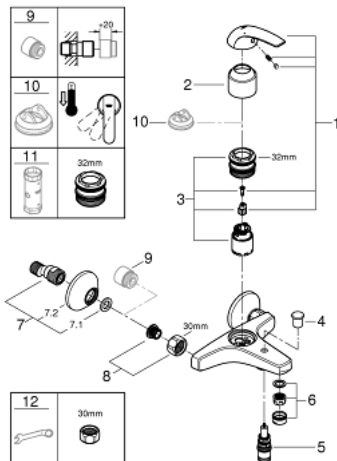

23 599 000 **GROHE BAUCURVE SINGLE-LEVER BATH MIXER 1/2"**

**PRODUCT DESCRIPTION**

- Colour: chrome
- wall mounted
- metal lever
- GROHE SmoothControl 35 mm ceramic cartridge
- GROHE LongLife finish
- automatic diverter: bath/shower
- mousseur
- S-unions
- metal wall escutcheon

## 23 599 000 GROHE BAUCURVE SINGLE-LEVER BATH MIXER 1/2"

### SPARE PARTS, maj 2015 – now

- 1: Lever (Spare part-nr. 46960000)
  - 2: Cap (Spare part-nr. 46899000)
  - 3: Cartridge (Spare part-nr. 46374000)
  - 4: Diverter knob (Spare part-nr. 65648000)
  - 5: Diverter (Spare part-nr. 65655000)
  - 6: Mousseur (Spare part-nr. 13952000)
  - 7: S-union (Spare part-nr. 12075000)
  - 7.1: Seal (Spare part-nr. 0138600M)
  - 7.2: Escutcheon (Spare part-nr. 0221000M)
  - 8: Screw connection 1/2" (Spare part-nr. 45044000)
  - 9: Extension 3/4", 20 mm (Spare part-nr. 0713000M)\*
  - 10: Temperature limiter (Spare part-nr. 46375000)\*
  - 11: Socket spanner (Spare part-nr. 19332000)\*
  - 12: Special spanner (Spare part-nr. 19377000)\*
- \* Optional accessories