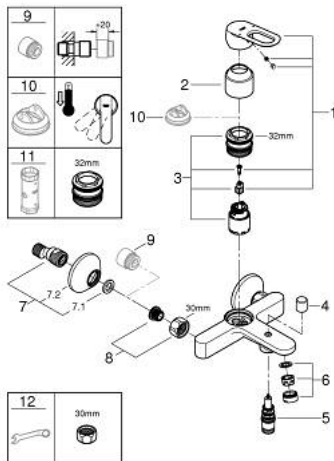

23 603 000 **BAULoop SINGLE-LEVER BATH MIXER 1/2"**

PRODUCT DESCRIPTION

- Colour: chrome
- wall mounted
- metal lever
- GROHE SmoothControl 35 mm ceramic cartridge
- GROHE LongLife finish
- automatic diverter: bath/shower
- mousseur
- S-unions
- metal wall escutcheon

23 603 000 BAULOOP SINGLE-LEVER BATH MIXER 1/2"

SPARE PARTS, maj 2015 – now

- 1: Lever (Spare part-nr. 46961000)
 - 2: Cap (Spare part-nr. 46899000)
 - 3: Cartridge (Spare part-nr. 46374000)
 - 4: Diverter knob (Spare part-nr. 64309000)
 - 5: Diverter (Spare part-nr. 65655000)
 - 6: Mousseur (Spare part-nr. 13952000)
 - 7: S-union (Spare part-nr. 12075000)
 - 7.1: Seal (Spare part-nr. 0138600M)
 - 7.2: Escutcheon (Spare part-nr. 0221000M)
 - 8: Screw connection 1/2" (Spare part-nr. 45044000)
 - 9: Extension 3/4", 20 mm (Spare part-nr. 0713000M)*
 - 10: Temperature limiter (Spare part-nr. 46375000)*
 - 11: Socket spanner (Spare part-nr. 19332000)*
 - 12: Special spanner (Spare part-nr. 19377000)*
- * Optional accessories