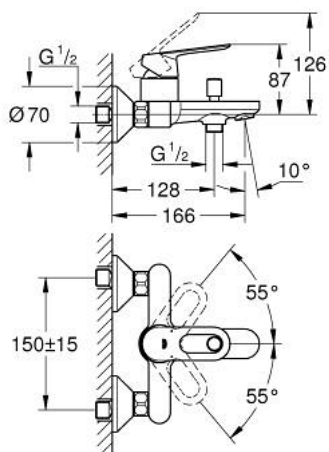

23 603 000 **BAULoop SINGLE-LEVER BATH MIXER 1/2"**

PRODUCT DESCRIPTION

- Colour: chrome
- wall mounted
- metal lever
- GROHE SmoothControl 35 mm ceramic cartridge
- GROHE LongLife finish
- automatic diverter: bath/shower
- mousseur
- S-unions
- metal wall escutcheon

23 603 000 BAULOOP SINGLE-LEVER BATH MIXER 1/2"

SPARE PARTS, maj 2015 – now

- 1: Lever (Spare part-nr. 46961000)
 - 2: Cap (Spare part-nr. 46899000)
 - 3: Cartridge (Spare part-nr. 46374000)
 - 4: Diverter knob (Spare part-nr. 64309000)
 - 5: Diverter (Spare part-nr. 65655000)
 - 6: Mousseur (Spare part-nr. 13952000)
 - 7: S-union (Spare part-nr. 12075000)
 - 7.1: Seal (Spare part-nr. 0138600M)
 - 7.2: Escutcheon (Spare part-nr. 0221000M)
 - 8: Screw connection 1/2" (Spare part-nr. 45044000)
 - 9: Extension 3/4", 20 mm (Spare part-nr. 0713000M)*
 - 10: Temperature limiter (Spare part-nr. 46375000)*
 - 11: Socket spanner (Spare part-nr. 19332000)*
 - 12: Special spanner (Spare part-nr. 19377000)*
- * Optional accessories