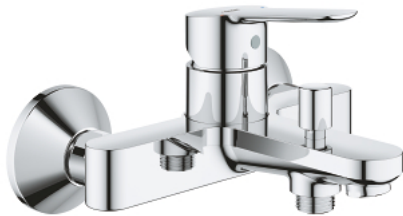

23 605 000 **BAUEDGE SINGLE-LEVER BATH MIXER 1/2"**

PRODUCT DESCRIPTION

- Colour: chrome
- wall mounted
- metal lever
- GROHE SmoothControl 35 mm ceramic cartridge
- GROHE LongLife finish
- automatic diverter: bath/shower
- mousseur
- S-unions
- metal wall escutcheon

23 605 000 BAUEDGE SINGLE-LEVER BATH MIXER 1/2"

SPARE PARTS, maj 2015 – now

- 1: Lever (Spare part-nr. 46962000)
 - 2: Cap (Spare part-nr. 46899000)
 - 3: Cartridge (Spare part-nr. 46374000)
 - 4: Diverter knob (Spare part-nr. 64309000)
 - 5: Diverter (Spare part-nr. 65655000)
 - 6: Mousseur (Spare part-nr. 13952000)
 - 7: S-union (Spare part-nr. 12075000)
 - 7.1: Seal (Spare part-nr. 0138600M)
 - 7.2: Escutcheon (Spare part-nr. 0221000M)
 - 8: Screw connection 1/2" (Spare part-nr. 45044000)
 - 9: Extension 3/4", 20 mm (Spare part-nr. 0713000M)*
 - 10: Temperature limiter (Spare part-nr. 46375000)*
 - 11: Socket spanner (Spare part-nr. 19332000)*
 - 12: Special spanner (Spare part-nr. 19377000)*
- * Optional accessories