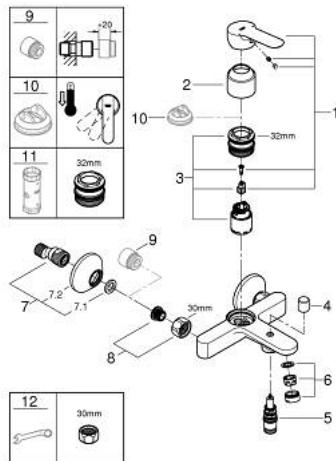

23 605 000 **BAUEDGE SINGLE-LEVER BATH MIXER 1/2"**

PRODUCT DESCRIPTION

- Colour: chrome
- wall mounted
- metal lever
- GROHE SmoothControl 35 mm ceramic cartridge
- GROHE LongLife finish
- automatic diverter: bath/shower
- mousseur
- S-unions
- metal wall escutcheon

23 605 000 BAUEDGE SINGLE-LEVER BATH MIXER 1/2"

SPARE PARTS, maj 2015 – now

- 1: Lever (Spare part-nr. 46962000)
 - 2: Cap (Spare part-nr. 46899000)
 - 3: Cartridge (Spare part-nr. 46374000)
 - 4: Diverter knob (Spare part-nr. 64309000)
 - 5: Diverter (Spare part-nr. 65655000)
 - 6: Mousseur (Spare part-nr. 13952000)
 - 7: S-union (Spare part-nr. 12075000)
 - 7.1: Seal (Spare part-nr. 0138600M)
 - 7.2: Escutcheon (Spare part-nr. 0221000M)
 - 8: Screw connection 1/2" (Spare part-nr. 45044000)
 - 9: Extension 3/4", 20 mm (Spare part-nr. 0713000M)*
 - 10: Temperature limiter (Spare part-nr. 46375000)*
 - 11: Socket spanner (Spare part-nr. 19332000)*
 - 12: Special spanner (Spare part-nr. 19377000)*
- * Optional accessories