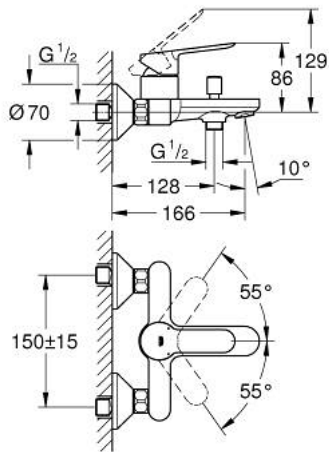

23 605 000 **BAUEDGE SINGLE-LEVER BATH MIXER 1/2"**

PRODUCT DESCRIPTION

- Colour: chrome
- wall mounted
- metal lever
- GROHE SmoothControl 35 mm ceramic cartridge
- GROHE LongLife finish
- automatic diverter: bath/shower
- mousseur
- S-unions
- metal wall escutcheon

23 605 000 BAUEDGE SINGLE-LEVER BATH MIXER 1/2"

SPARE PARTS, maj 2015 – now

- 1: Lever (Spare part-nr. 46962000)
 - 2: Cap (Spare part-nr. 46899000)
 - 3: Cartridge (Spare part-nr. 46374000)
 - 4: Diverter knob (Spare part-nr. 64309000)
 - 5: Diverter (Spare part-nr. 65655000)
 - 6: Mousseur (Spare part-nr. 13952000)
 - 7: S-union (Spare part-nr. 12075000)
 - 7.1: Seal (Spare part-nr. 0138600M)
 - 7.2: Escutcheon (Spare part-nr. 0221000M)
 - 8: Screw connection 1/2" (Spare part-nr. 45044000)
 - 9: Extension 3/4", 20 mm (Spare part-nr. 0713000M)*
 - 10: Temperature limiter (Spare part-nr. 46375000)*
 - 11: Socket spanner (Spare part-nr. 19332000)*
 - 12: Special spanner (Spare part-nr. 19377000)*
- * Optional accessories