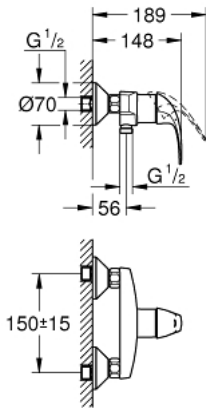

23 631 000 **GROHE BAUCURVE SINGLE-LEVER SHOWER MIXER 1/2"**

PRODUCT DESCRIPTION

- Colour: chrome
- wall mounted
- metal lever
- GROHE SmoothControl 35 mm ceramic cartridge
- GROHE LongLife finish
- shower bottom outlet 1/2"
- S-unions
- metal wall escutcheon

23 631 000 GROHE BAUCURVE SINGLE-LEVER SHOWER MIXER 1/2"

SPARE PARTS, maj 2015 – now

- 1: Lever (Spare part-nr. 46960000)
- 2: Cap (Spare part-nr. 46899000)
- 3: Cartridge (Spare part-nr. 46374000)
- 4: S-union (Spare part-nr. 12075000)
- 4.1: Seal (Spare part-nr. 0138600M)
- 4.2: Escutcheon (Spare part-nr. 0221000M)
- 5: Screw connection 1/2" (Spare part-nr. 45044000)
- 6: Extension 3/4", 20 mm (Spare part-nr. 0713000M)*
- 7: Temperature limiter (Spare part-nr. 46375000)*
- 8: Special spanner (Spare part-nr. 19377000)*
- 9: Socket spanner (Spare part-nr. 19332000)*