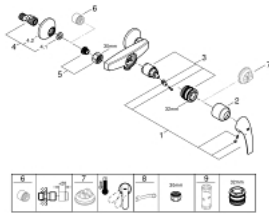

23 631 000 **GROHE BAUCURVE SINGLE-LEVER SHOWER MIXER 1/2"**

PRODUCT DESCRIPTION

- Colour: chrome
- wall mounted
- metal lever
- GROHE SmoothControl 35 mm ceramic cartridge
- GROHE LongLife finish
- shower bottom outlet 1/2"
- S-unions
- metal wall escutcheon

23 631 000 GROHE BAUCURVE SINGLE-LEVER SHOWER MIXER 1/2"

SPARE PARTS, maj 2015 – now

- 1: Lever (Spare part-nr. 46960000)
- 2: Cap (Spare part-nr. 46899000)
- 3: Cartridge (Spare part-nr. 46374000)
- 4: S-union (Spare part-nr. 12075000)
- 4.1: Seal (Spare part-nr. 0138600M)
- 4.2: Escutcheon (Spare part-nr. 0221000M)
- 5: Screw connection 1/2" (Spare part-nr. 45044000)
- 6: Extension 3/4", 20 mm (Spare part-nr. 0713000M)*
- 7: Temperature limiter (Spare part-nr. 46375000)*
- 8: Special spanner (Spare part-nr. 19377000)*
- 9: Socket spanner (Spare part-nr. 19332000)*