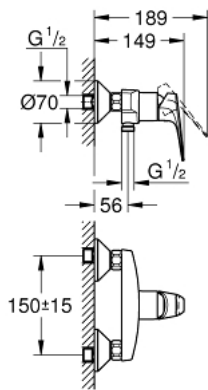

23 632 000 **BAUFLOW SINGLE-LEVER SHOWER MIXER 1/2"**

**PRODUCT DESCRIPTION**

- Colour: chrome
- wall mounted
- metal lever
- GROHE SmoothControl 35 mm ceramic cartridge
- GROHE LongLife finish
- shower bottom outlet 1/2"
- S-unions
- metal wall escutcheon

## 23 632 000 BAUFLOW SINGLE-LEVER SHOWER MIXER 1/2"

### SPARE PARTS, maj 2015 – now

- 1: Lever (Spare part-nr. 46959000)
- 2: Cap (Spare part-nr. 46899000)
- 3: Cartridge (Spare part-nr. 46374000)
- 4: S-union (Spare part-nr. 12075000)
- 4.1: Seal (Spare part-nr. 0138600M)
- 4.2: Escutcheon (Spare part-nr. 0221000M)
- 5: Screw connection 1/2" (Spare part-nr. 45044000)
- 6: Extension 3/4", 20 mm (Spare part-nr. 0713000M)\*
- 7: Temperature limiter (Spare part-nr. 46375000)\*
- 8: Special spanner (Spare part-nr. 19377000)\*
- 9: Socket spanner (Spare part-nr. 19332000)\*