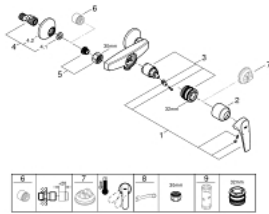

23 632 000 **BAUFLOW SINGLE-LEVER SHOWER MIXER 1/2"**

**PRODUCT DESCRIPTION**

- Colour: chrome
- wall mounted
- metal lever
- GROHE SmoothControl 35 mm ceramic cartridge
- GROHE LongLife finish
- shower bottom outlet 1/2"
- S-unions
- metal wall escutcheon

## 23 632 000 BAUFLOW SINGLE-LEVER SHOWER MIXER 1/2"

### SPARE PARTS, maj 2015 – now

- 1: Lever (Spare part-nr. 46959000)
- 2: Cap (Spare part-nr. 46899000)
- 3: Cartridge (Spare part-nr. 46374000)
- 4: S-union (Spare part-nr. 12075000)
- 4.1: Seal (Spare part-nr. 0138600M)
- 4.2: Escutcheon (Spare part-nr. 0221000M)
- 5: Screw connection 1/2" (Spare part-nr. 45044000)
- 6: Extension 3/4", 20 mm (Spare part-nr. 0713000M)\*
- 7: Temperature limiter (Spare part-nr. 46375000)\*
- 8: Special spanner (Spare part-nr. 19377000)\*
- 9: Socket spanner (Spare part-nr. 19332000)\*