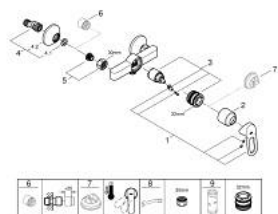

23 634 000 **BAULoop SINGLE-LEVER SHOWER MIXER 1/2"**

**PRODUCT DESCRIPTION**

- Colour: chrome
- wall mounted
- metal lever
- GROHE SmoothControl 35 mm ceramic cartridge
- GROHE LongLife finish
- shower bottom outlet 1/2"
- S-unions
- metal wall escutcheon

## 23 634 000 BAULoop SINGLE-LEVER SHOWER MIXER 1/2"

### SPARE PARTS, maj 2015 – now

- 1: Lever (Spare part-nr. 46961000)
- 2: Cap (Spare part-nr. 46899000)
- 3: Cartridge (Spare part-nr. 46374000)
- 4: S-union (Spare part-nr. 12075000)
- 4.1: Seal (Spare part-nr. 0138600M)
- 4.2: Escutcheon (Spare part-nr. 0221000M)
- 5: Screw connection 1/2" (Spare part-nr. 45044000)
- 6: Extension 3/4", 20 mm (Spare part-nr. 0713000M)\*
- 7: Temperature limiter (Spare part-nr. 46375000)\*
- 8: Special spanner (Spare part-nr. 19377000)\*
- 9: Socket spanner (Spare part-nr. 19332000)\*