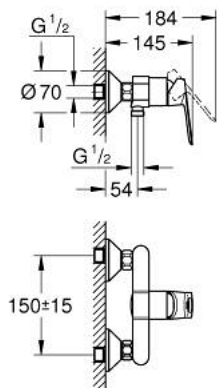

23 634 000 **BAULoop SINGLE-LEVER SHOWER MIXER 1/2"**

**PRODUCT DESCRIPTION**

- Colour: chrome
- wall mounted
- metal lever
- GROHE SmoothControl 35 mm ceramic cartridge
- GROHE LongLife finish
- shower bottom outlet 1/2"
- S-unions
- metal wall escutcheon

## 23 634 000 BAULoop SINGLE-LEVER SHOWER MIXER 1/2"

### SPARE PARTS, maj 2015 – now

- 1: Lever (Spare part-nr. 46961000)
- 2: Cap (Spare part-nr. 46899000)
- 3: Cartridge (Spare part-nr. 46374000)
- 4: S-union (Spare part-nr. 12075000)
- 4.1: Seal (Spare part-nr. 0138600M)
- 4.2: Escutcheon (Spare part-nr. 0221000M)
- 5: Screw connection 1/2" (Spare part-nr. 45044000)
- 6: Extension 3/4", 20 mm (Spare part-nr. 0713000M)\*
- 7: Temperature limiter (Spare part-nr. 46375000)\*
- 8: Special spanner (Spare part-nr. 19377000)\*
- 9: Socket spanner (Spare part-nr. 19332000)\*