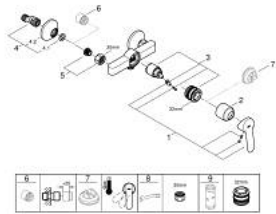

23 636 000 **BAUEDGE SINGLE-LEVER SHOWER MIXER 1/2"**

**PRODUCT DESCRIPTION**

- Colour: chrome
- wall mounted
- metal lever
- GROHE SmoothControl 35 mm ceramic cartridge
- GROHE LongLife finish
- shower bottom outlet 1/2"
- S-unions
- metal wall escutcheon

## 23 636 000 BAUEDGE SINGLE-LEVER SHOWER MIXER 1/2"

### SPARE PARTS, maj 2015 – now

- 1: Lever (Spare part-nr. 46962000)
- 2: Cap (Spare part-nr. 46899000)
- 3: Cartridge (Spare part-nr. 46374000)
- 4: S-union (Spare part-nr. 12075000)
- 4.1: Seal (Spare part-nr. 0138600M)
- 4.2: Escutcheon (Spare part-nr. 0221000M)
- 5: Screw connection 1/2" (Spare part-nr. 45044000)
- 6: Extension 3/4", 20 mm (Spare part-nr. 0713000M)\*
- 7: Temperature limiter (Spare part-nr. 46375000)\*
- 8: Special spanner (Spare part-nr. 19377000)\*
- 9: Socket spanner (Spare part-nr. 19332000)\*