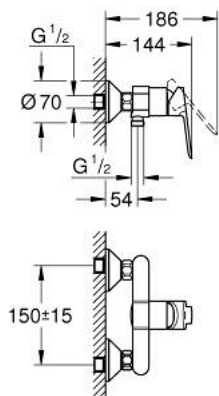

23 636 000 **BAUEDGE SINGLE-LEVER SHOWER MIXER 1/2"**

**PRODUCT DESCRIPTION**

- Colour: chrome
- wall mounted
- metal lever
- GROHE SmoothControl 35 mm ceramic cartridge
- GROHE LongLife finish
- shower bottom outlet 1/2"
- S-unions
- metal wall escutcheon

## 23 636 000 BAUEDGE SINGLE-LEVER SHOWER MIXER 1/2"

### SPARE PARTS, maj 2015 – now

- 1: Lever (Spare part-nr. 46962000)
- 2: Cap (Spare part-nr. 46899000)
- 3: Cartridge (Spare part-nr. 46374000)
- 4: S-union (Spare part-nr. 12075000)
- 4.1: Seal (Spare part-nr. 0138600M)
- 4.2: Escutcheon (Spare part-nr. 0221000M)
- 5: Screw connection 1/2" (Spare part-nr. 45044000)
- 6: Extension 3/4", 20 mm (Spare part-nr. 0713000M)\*
- 7: Temperature limiter (Spare part-nr. 46375000)\*
- 8: Special spanner (Spare part-nr. 19377000)\*
- 9: Socket spanner (Spare part-nr. 19332000)\*