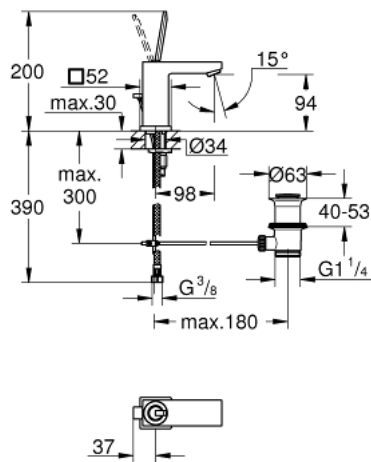

23 654 000 **EUROCUBE JOY SINGLE-LEVER BASIN MIXER 1/2"**
S-SIZE

PRODUCT DESCRIPTION

- Colour: chrome
- single hole installation
- metal lever
- GROHE FeatherControl Joystick cartridge
- GROHE EcoJoy - Less water, perfect flow
- maximum flow rate (at 3 bar): 5 l/min
- SpeedClean mousseur
- GROHE FastFixation Plus installation system
- pop-up waste set 1 1/4"
- flexible connection hoses

23 654 000 **EUROCUBE JOY SINGLE-LEVER BASIN MIXER 1/2"**
S-SIZE

SPARE PARTS, april 2015 – now

- 1: Lever (Spare part-nr. 46945000)
- 2: Cartridge (Spare part-nr. 46907000)
- 3: Pop-up rod (Spare part-nr. 46787000)
- 4: Shank mounting kit (Spare part-nr. 46645000)
- 5: Waste set 1 1/4" (Spare part-nr. 28910000)
- 5.1: Plug (Spare part-nr. 07182000)
- 5.2: Eccentric rod (Spare part-nr. 07052000)
- 6: Mousseur (Spare part-nr. 48159000)
- 7: Mounting wrench (Spare part-nr. 19017000)*
- 8: Eccentric rod (Spare part-nr. 07341000)*