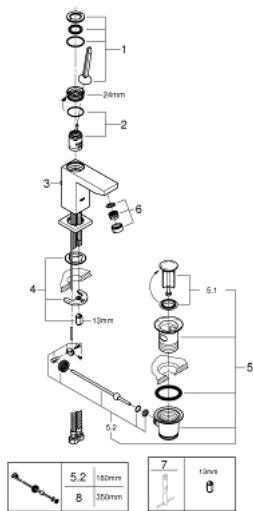

23 654 000 **EUROCUBE JOY SINGLE-LEVER BASIN MIXER 1/2"**
S-SIZE

PRODUCT DESCRIPTION

- Colour: chrome
- single hole installation
- metal lever
- GROHE FeatherControl Joystick cartridge
- GROHE EcoJoy - Less water, perfect flow
- maximum flow rate (at 3 bar): 5 l/min
- SpeedClean mousseur
- GROHE FastFixation Plus installation system
- pop-up waste set 1 1/4"
- flexible connection hoses

23 654 000 **EUROCUBE JOY SINGLE-LEVER BASIN MIXER 1/2"**
S-SIZE

SPARE PARTS, april 2015 – now

- 1: Lever (Spare part-nr. 46945000)
- 2: Cartridge (Spare part-nr. 46907000)
- 3: Pop-up rod (Spare part-nr. 46787000)
- 4: Shank mounting kit (Spare part-nr. 46645000)
- 5: Waste set 1 1/4" (Spare part-nr. 28910000)
- 5.1: Plug (Spare part-nr. 07182000)
- 5.2: Eccentric rod (Spare part-nr. 07052000)
- 6: Mousseur (Spare part-nr. 48159000)
- 7: Mounting wrench (Spare part-nr. 19017000)*
- 8: Eccentric rod (Spare part-nr. 07341000)*