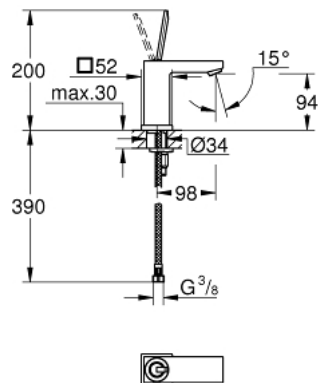

23 656 000 **EUROCUBE JOY SINGLE-LEVER BASIN MIXER 1/2"**
S-SIZE

PRODUCT DESCRIPTION

- Colour: chrome
- single hole installation
- metal lever
- GROHE FeatherControl Joystick cartridge
- GROHE EcoJoy - Less water, perfect flow
- maximum flow rate (at 3 bar): 5 l/min
- SpeedClean mousseur
- GROHE FastFixation Plus installation system
- smooth body
- flexible connection hoses

23 656 000 **EUROCUBE JOY SINGLE-LEVER BASIN MIXER 1/2"**
S-SIZE

SPARE PARTS, april 2015 – now

- 1: Lever (Spare part-nr. 46945000)
- 2: Cartridge (Spare part-nr. 46907000)
- 3: Shank mounting kit (Spare part-nr. 46645000)
- 4: Mousseur (Spare part-nr. 48159000)
- 5: Mounting wrench (Spare part-nr. 19017000)*