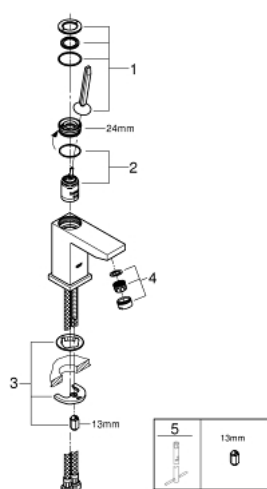

23 656 000 **EUROCUBE JOY SINGLE-LEVER BASIN MIXER 1/2"**
S-SIZE

PRODUCT DESCRIPTION

- Colour: chrome
- single hole installation
- metal lever
- GROHE FeatherControl Joystick cartridge
- GROHE EcoJoy - Less water, perfect flow
- maximum flow rate (at 3 bar): 5 l/min
- SpeedClean mousseur
- GROHE FastFixation Plus installation system
- smooth body
- flexible connection hoses

23 656 000 **EUROCUBE JOY SINGLE-LEVER BASIN MIXER 1/2"**
S-SIZE

SPARE PARTS, april 2015 – now

- 1: Lever (Spare part-nr. 46945000)
- 2: Cartridge (Spare part-nr. 46907000)
- 3: Shank mounting kit (Spare part-nr. 46645000)
- 4: Mousseur (Spare part-nr. 48159000)
- 5: Mounting wrench (Spare part-nr. 19017000)*