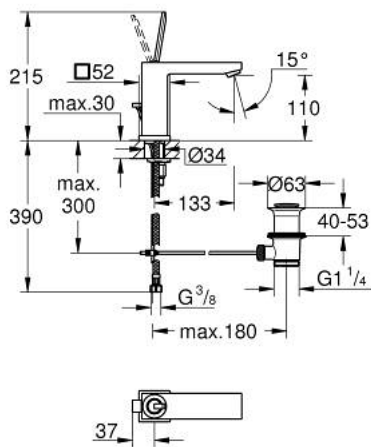

23 657 000 **EUROCUBE JOY SINGLE-LEVER BASIN MIXER 1/2"**
M-SIZE

PRODUCT DESCRIPTION

- Colour: chrome
- single hole installation
- metal lever
- GROHE FeatherControl Joystick cartridge
- GROHE EcoJoy - Less water, perfect flow
- maximum flow rate (at 3 bar): 5 l/min
- SpeedClean mousseur
- GROHE FastFixation Plus installation system
- pop-up waste set 1 1/4"
- flexible connection hoses

23 657 000 **EUROCUBE JOY SINGLE-LEVER BASIN MIXER 1/2"**
M-SIZE

SPARE PARTS, april 2015 – now

- 1: Lever (Spare part-nr. 46945000)
- 2: Cartridge (Spare part-nr. 46907000)
- 3: Pop-up rod (Spare part-nr. 46787000)
- 4: Shank mounting kit (Spare part-nr. 46645000)
- 5: Waste set 1 1/4" (Spare part-nr. 28910000)
- 5.1: Plug (Spare part-nr. 07182000)
- 5.2: Eccentric rod (Spare part-nr. 07052000)
- 6: Mousseur (Spare part-nr. 48159000)
- 7: Mounting wrench (Spare part-nr. 19017000)*
- 8: Eccentric rod (Spare part-nr. 07341000)*