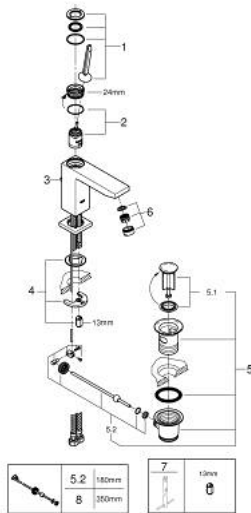

23 657 000 **EUROCUBE JOY SINGLE-LEVER BASIN MIXER 1/2"**
M-SIZE

PRODUCT DESCRIPTION

- Colour: chrome
- single hole installation
- metal lever
- GROHE FeatherControl Joystick cartridge
- GROHE EcoJoy - Less water, perfect flow
- maximum flow rate (at 3 bar): 5 l/min
- SpeedClean mousseur
- GROHE FastFixation Plus installation system
- pop-up waste set 1 1/4"
- flexible connection hoses

23 657 000 **EUROCUBE JOY SINGLE-LEVER BASIN MIXER 1/2"**
M-SIZE

SPARE PARTS, april 2015 – now

- 1: Lever (Spare part-nr. 46945000)
- 2: Cartridge (Spare part-nr. 46907000)
- 3: Pop-up rod (Spare part-nr. 46787000)
- 4: Shank mounting kit (Spare part-nr. 46645000)
- 5: Waste set 1 1/4" (Spare part-nr. 28910000)
- 5.1: Plug (Spare part-nr. 07182000)
- 5.2: Eccentric rod (Spare part-nr. 07052000)
- 6: Mousseur (Spare part-nr. 48159000)
- 7: Mounting wrench (Spare part-nr. 19017000)*
- 8: Eccentric rod (Spare part-nr. 07341000)*