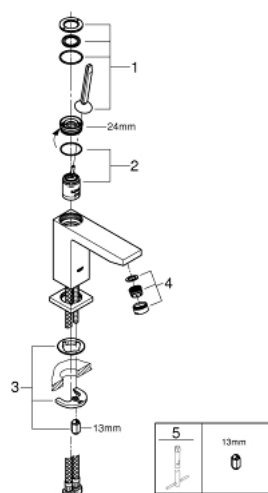

23 658 000 **EUROCUBE JOY SINGLE-LEVER BASIN MIXER 1/2"**
M-SIZE

PRODUCT DESCRIPTION

- Colour: chrome
- single hole installation
- metal lever
- GROHE FeatherControl Joystick cartridge
- GROHE EcoJoy - Less water, perfect flow
- maximum flow rate (at 3 bar): 5 l/min
- SpeedClean mousseur
- GROHE FastFixation Plus installation system
- smooth body
- flexible connection hoses

23 658 000 **EUROCUBE JOY SINGLE-LEVER BASIN MIXER 1/2"**
M-SIZE

SPARE PARTS, april 2015 – now

- 1: Lever (Spare part-nr. 46945000)
 - 2: Cartridge (Spare part-nr. 46907000)
 - 3: Shank mounting kit (Spare part-nr. 46645000)
 - 4: Mousseur (Spare part-nr. 48159000)
 - 5: Mounting wrench (Spare part-nr. 19017000)*
- * Optional accessories