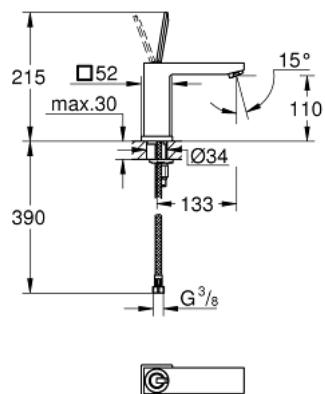

23 658 000 **EUROCUBE JOY SINGLE-LEVER BASIN MIXER 1/2"**
M-SIZE

PRODUCT DESCRIPTION

- Colour: chrome
- single hole installation
- metal lever
- GROHE FeatherControl Joystick cartridge
- GROHE EcoJoy - Less water, perfect flow
- maximum flow rate (at 3 bar): 5 l/min
- SpeedClean mousseur
- GROHE FastFixation Plus installation system
- smooth body
- flexible connection hoses

23 658 000 **EUROCUBE JOY SINGLE-LEVER BASIN MIXER 1/2"**
M-SIZE

SPARE PARTS, april 2015 – now

- 1: Lever (Spare part-nr. 46945000)
 - 2: Cartridge (Spare part-nr. 46907000)
 - 3: Shank mounting kit (Spare part-nr. 46645000)
 - 4: Mousseur (Spare part-nr. 48159000)
 - 5: Mounting wrench (Spare part-nr. 19017000)*
- * Optional accessories